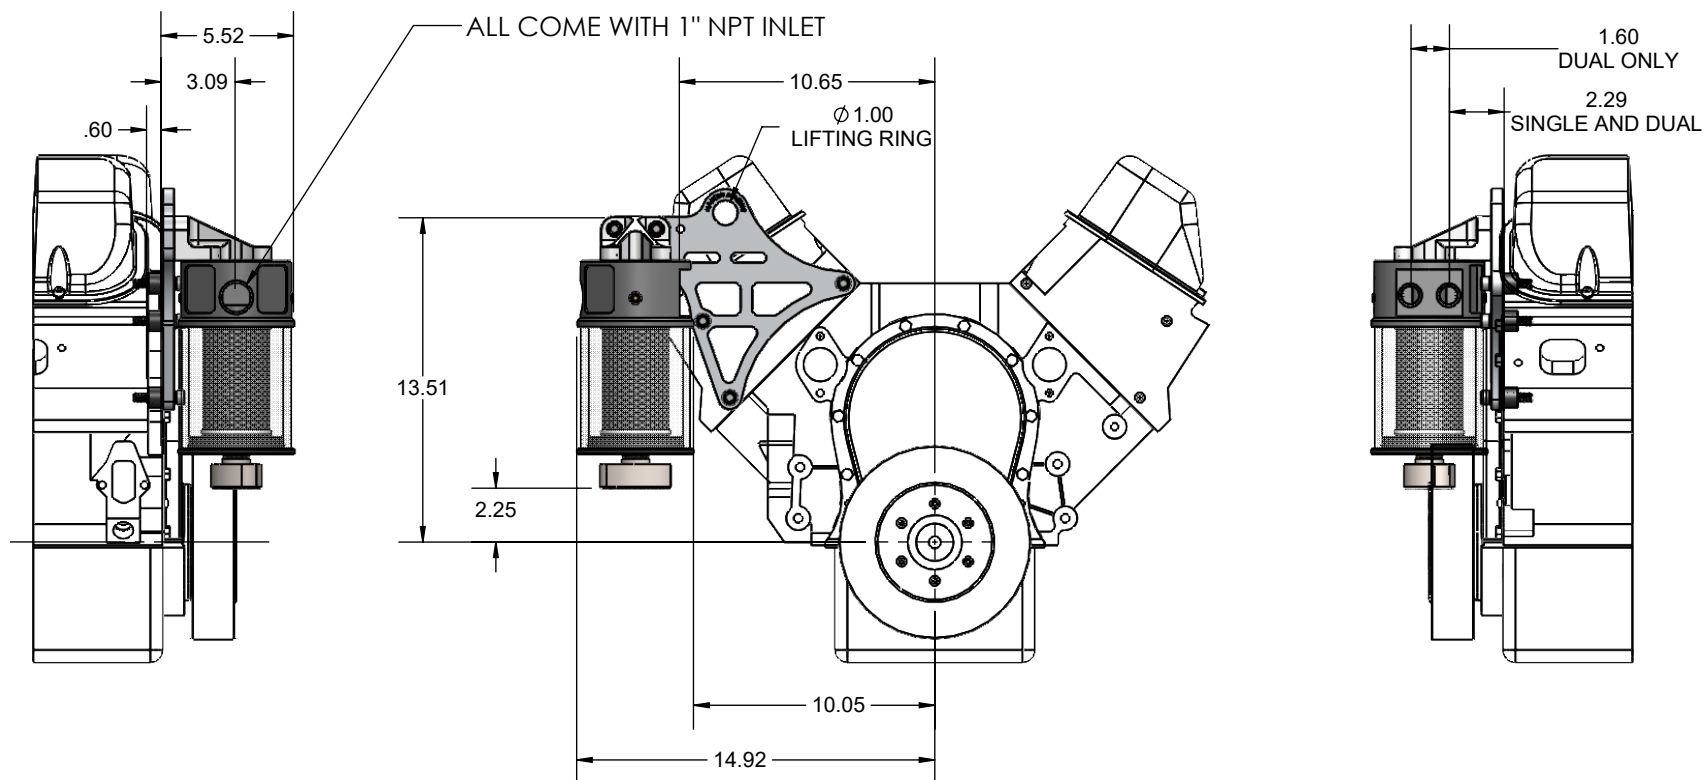

HARDIN 11 Industry Dr. Palm Coast, FL 32137
MARINE 386-445-2500 / FAX 386-445-1122

PART NO.
625-462_

TITLE:
BBC VERTICAL MOUNT INTERCOOLER STRAINER.

www.hardin-marine.com

AVAILABLE PART NUMBERS:

625-4621 DUAL 3/4 NPT OUTLETS WITH POLISHED HEAD MOUNT BRACKET. AS SHOWN.

625-4621BK DUAL 3/4 NPT OUTLETS WITH BLACK HEAD MOUNT BRACKET.

625-4629 SINGLE 1" NPT OUTLET WITH POLISHED HEAD MOUNT BRACKET.

625-4629BK SINGLE 1" NPT OUTLET WITH BLACK HEAD MOUNT BRACKET.

NOTE: ALL DIMENSIONS FROM CRANKSHAFT CENTERLINE AND ENGINE BLOCK FACE.