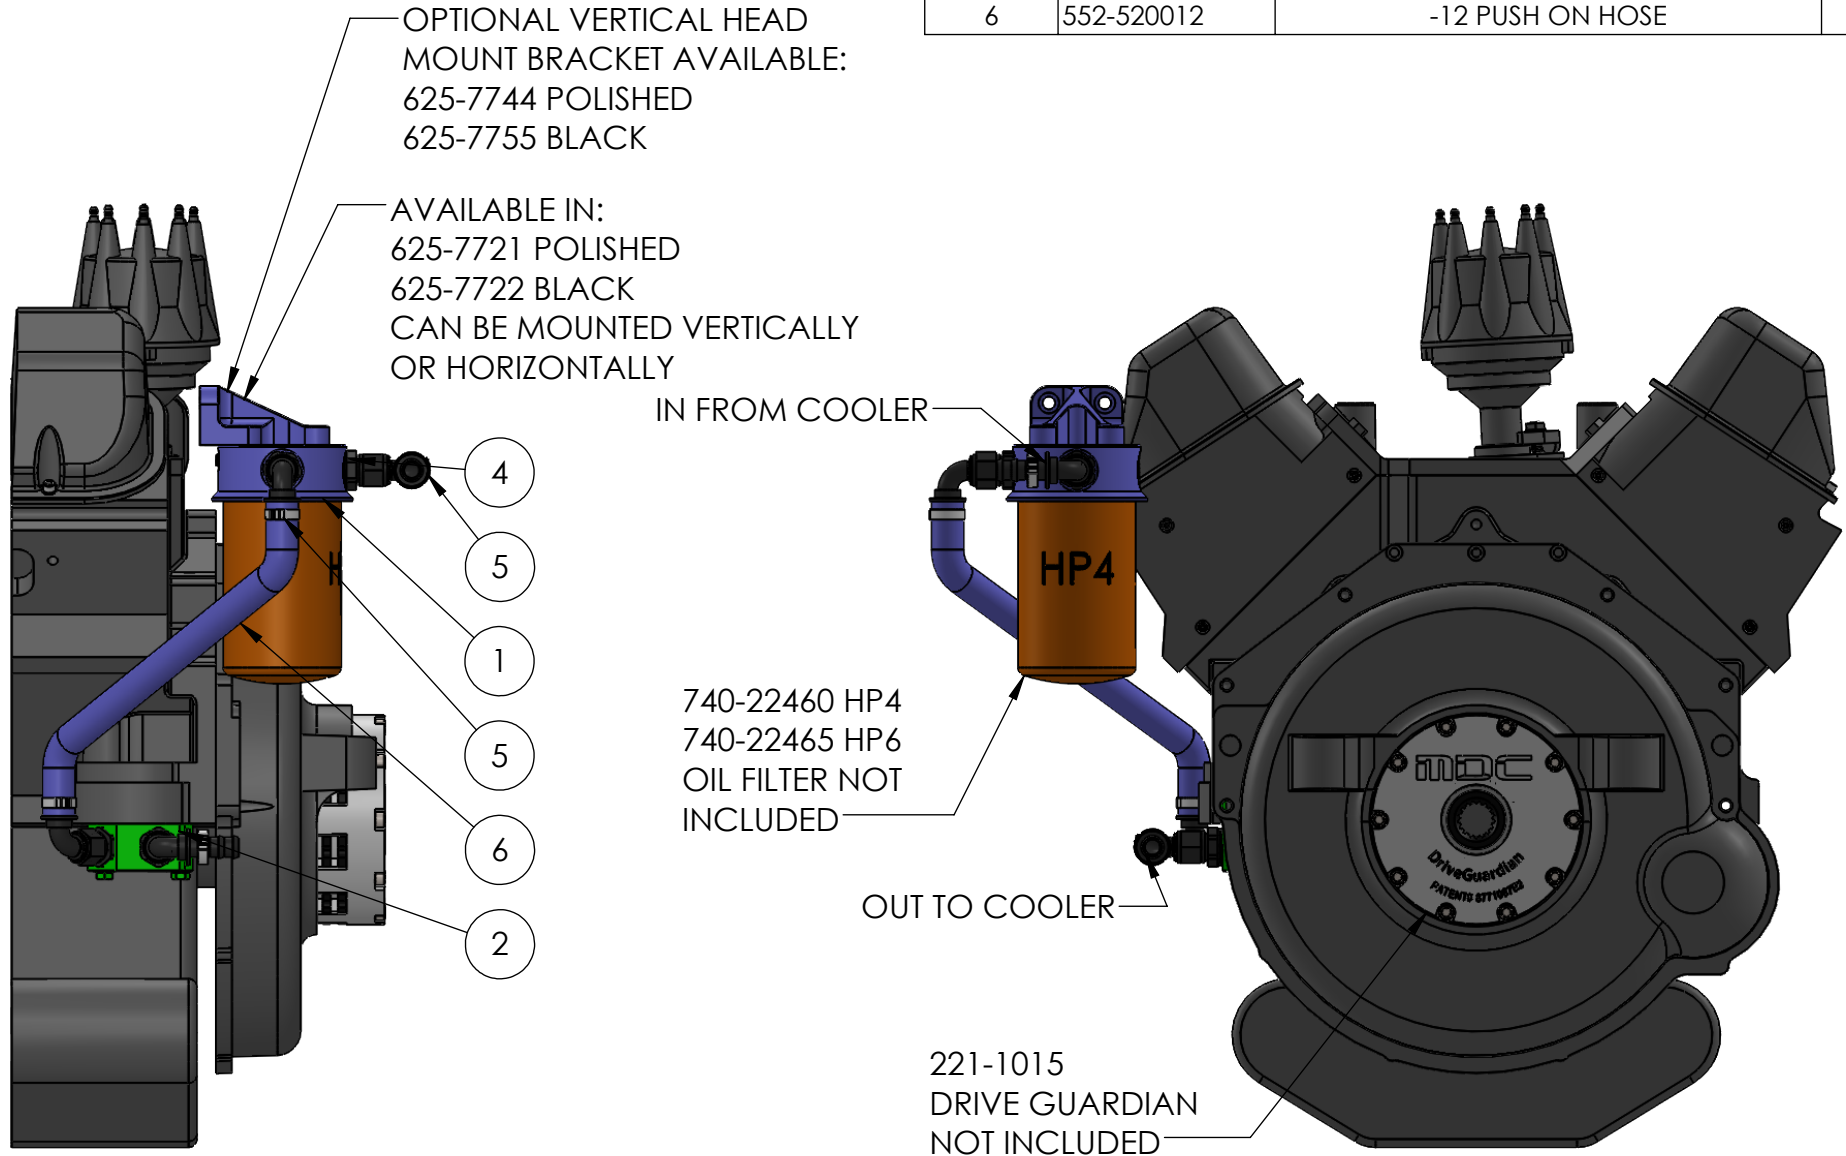

HARDIN
MARINE

11 Industry Dr. Palm Coast, FL 32137
386-445-2500 / FAX 386-445-1122

PART NO.
620-912P
620-912BK

TITLE: 1000 HP GEN 4 REMOTE MOUNT OIL
FILTER RELOCATION KIT -12 PO

www.hardin-marine.com

ITEM NO.	PART NUMBER	DESCRIPTION	QTY.
1	625-7721	BULKHEAD FILTER MOUNT	1
2	625-7914	3/4 NPT SIDE INLET OIL ADAPTER - GEN 4	1
3	552-239010BB	HOSE END, -10 90 DEG.	4
4	552-981613BB	FITTING, 3/4NPT x -10AN	4
5	552-818412	CLAMP, -12 PUSH LOC	4
6	552-520012	-12 PUSH ON HOSE	8