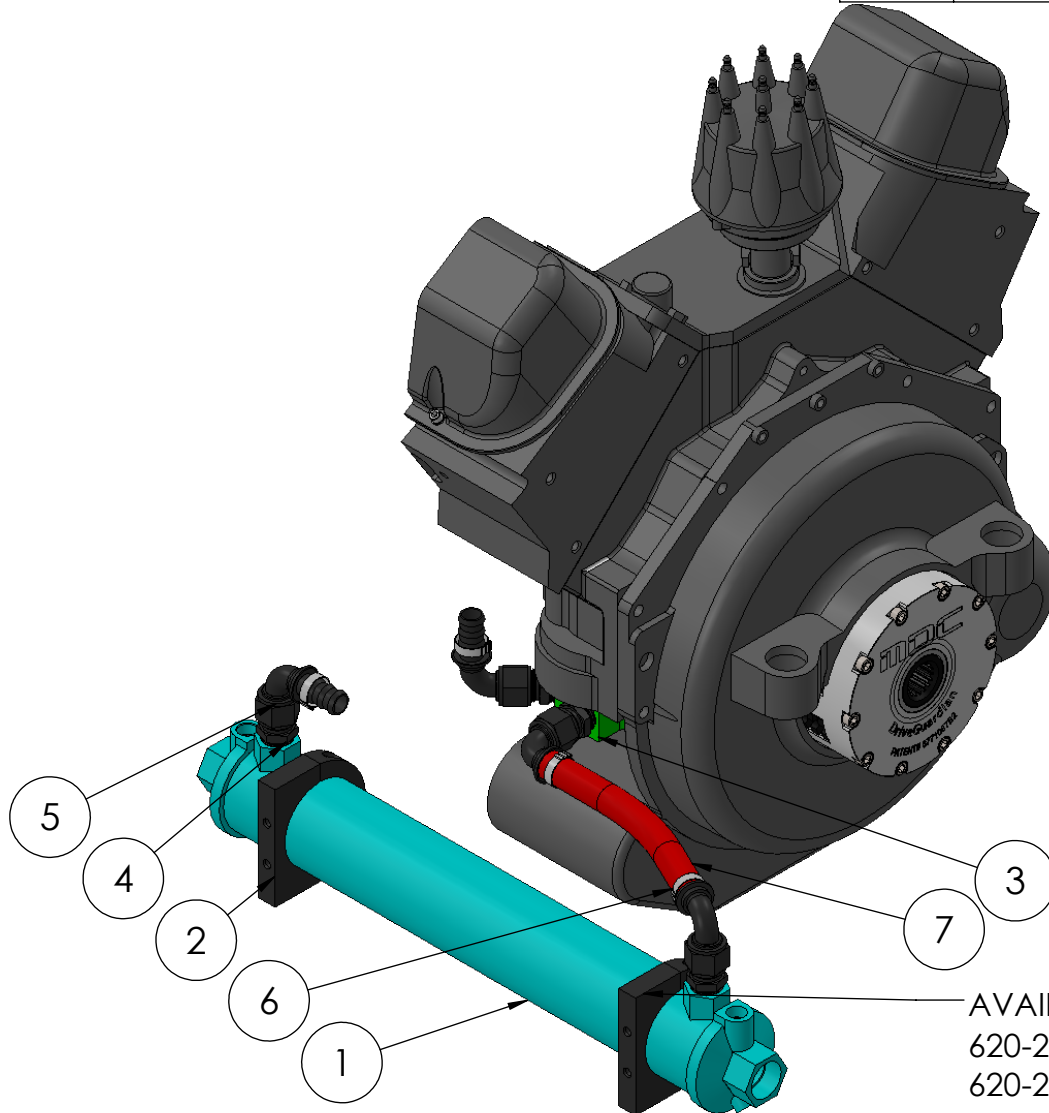

HARDIN MARINE 11 Industry Dr. Palm Coast, FL 32137
386-445-2500 / FAX 386-445-1122

PART NO.
620-830P
620-830BK

TITLE: 1000 HP GEN 5/6 REMOTE
MOUNT OIL COOLER KIT -12PO

www.hardin-marine.com

ITEM NO.	PART NUMBER	DESCRIPTION	QTY.
1	620-575	OIL COOLER	1
2	620-203	3" COOLER CLAMP	2
3	625-7916	3/4 NPT SIDE INLET OIL ADAPTER - GEN 5/6	1
4	552-981612BB	FITTING, 3/4NPT x -12	4
5	552-239012BB	HOSE END, -12 90 DEG.	4
6	552-818412	CLAMP, -12 PUSH LOC	4
7	552-520012	-12 PUSH ON HOSE	10

OPTIONAL AVAILABLE OIL FILTER
HEAD MOUNT ASSEMBLY
625-7745 POLISHED
625-7742 BLACK

AVAILABLE IN:
620-203 POLISHED
620-204 BLACK

THIS DRAWING IS CONFIDENTIAL AND IS SUPPLIED ON EXPRESS CONDITION THAT IT SHALL NOT BE LENT, COPIED OR DISCLOSED TO ANY OTHER PERSON OR USED FOR ANY OTHER PURPOSE WITHOUT WRITTEN CONSENT OF HARDIN MARINE INC.. BREACH OF THIS CONTRACT WILL HOLD AND IT'S PRINCIPALS LIABLE FOR LOSS AND DAMAGES.