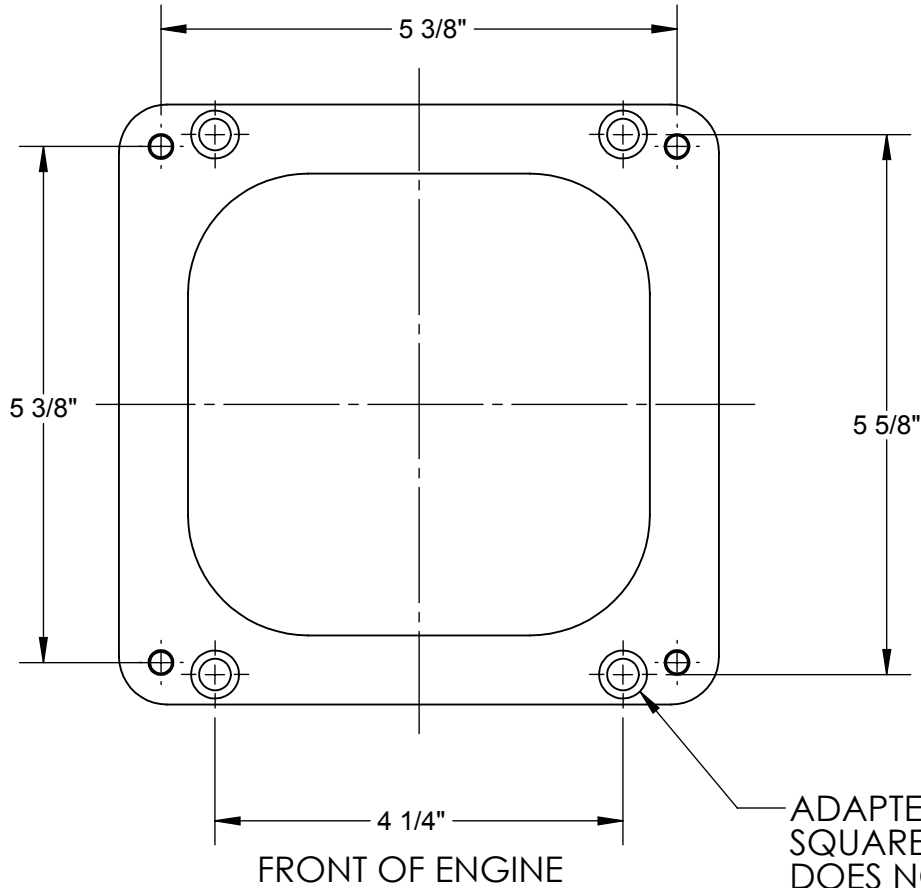

HARDIN 11 Industry Dr. Palm Coast, FL 32137  
MARINE 386-445-2500 / FAX 386-445-1122

PART NO.  
620-65000

TITLE: ADAPTER, DOMINATOR TO 4150  
MANIFOLD

www.hardin-marine.com

ADAPTER BOLTS TO STANDARD HOLLEY 4150  
SQUAREBORE BOLT PATTERN AS SHOWN. ADAPTER  
DOES NOT INCLUDE BOLTS OR GASKETS.