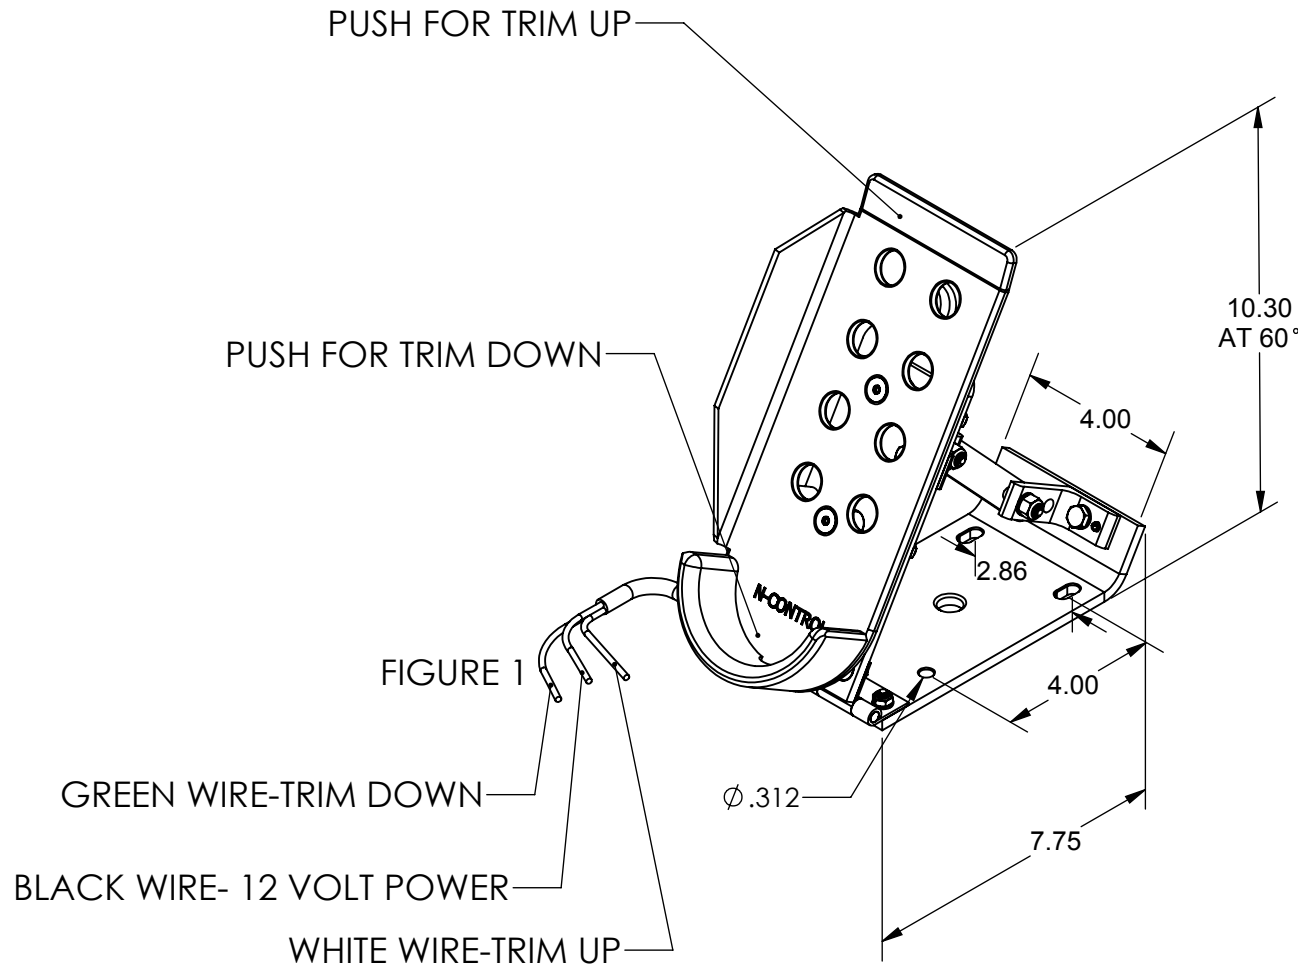

HARDIN MARINE 11 Industry Dr. Palm Coast, FL 32137
386-445-2500 / FAX 386-445-1122

PART NO.
620-60212

TITLE:
TRIM FOOT PEDAL

1) TRIM PEDAL CAN BE ADJUSTED FROM 52° TO 68° IN 4° INCREMENTS.

2) TRIM PEDAL IS SUPPLIED WITH 10' FEET OF 16 GAUGE CORD.

3) SEE FIGURE 1 FOR WIRE COLOR CODE.

4) BOTH THE GREEN & WHITE 12 VOLT WIRES GO TO THE TRIM SOLENOID.