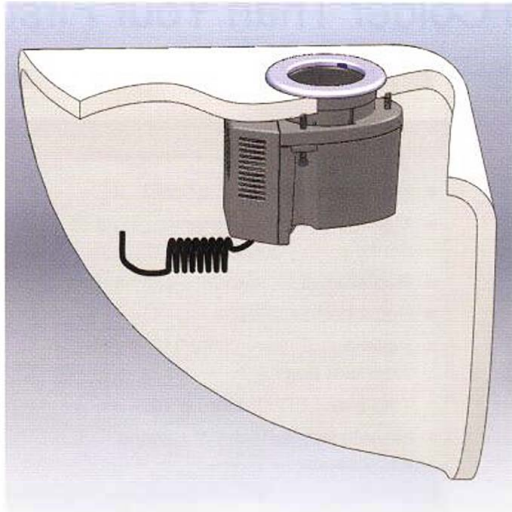

Specifications for Dometic Cup Cooler

Amps	Power	Height (in/mm)	Width (in/mm)	Depth (in/mm)	Interior Diameter (in/mm)	Cutout Diameter (in/mm)	Power Cord Length (in/mm)	Weight (oz/kg)
3.1	12V DC	6.85/174	5.36/137	6.85/174	2.99/137	4.0/137	16/407	33.75/1.05

SPACE REQUIRED FOR UNIT MOUNTING