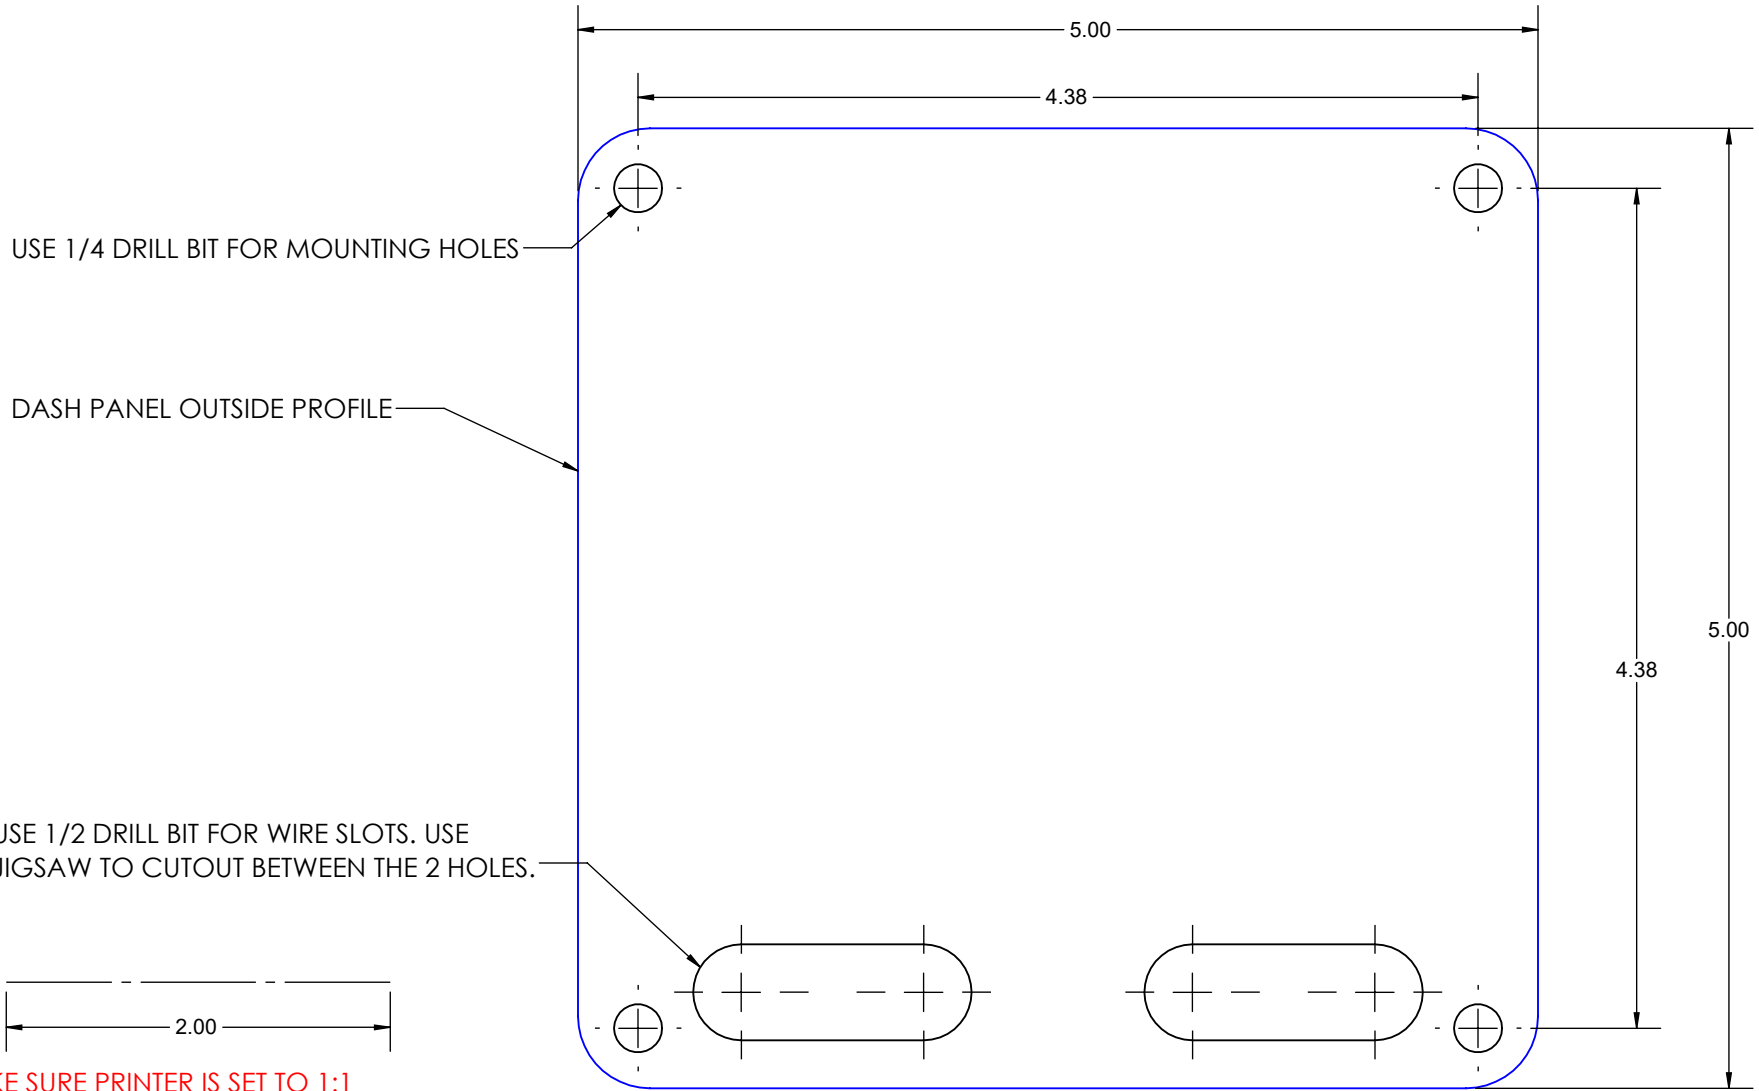

MAYFAIR PERFORMANCE

PART NO.

TITLE:
4 SLOT DASH PANEL CUTOUT

www.hardin-marine.com

MAKE SURE PRINTER IS SET TO 1:1
SCALE WHEN PRINTING. MEASURE THIS
LINE TO INSURE CORRECT SCALE.

THIS DRAWING IS CONFIDENTIAL AND IS SUPPLIED ON EXPRESS CONDITION THAT IT SHALL NOT BE LENT, COPIED OR DISCLOSED TO ANY OTHER PERSON OR USED FOR ANY OTHER PURPOSE WITHOUT WRITTEN CONSENT OF HARDIN MARINE INC.. BREACH OF THIS CONTRACT WILL HOLD AND IT'S PRINCIPALS LIABLE FOR LOSS AND DAMAGES.