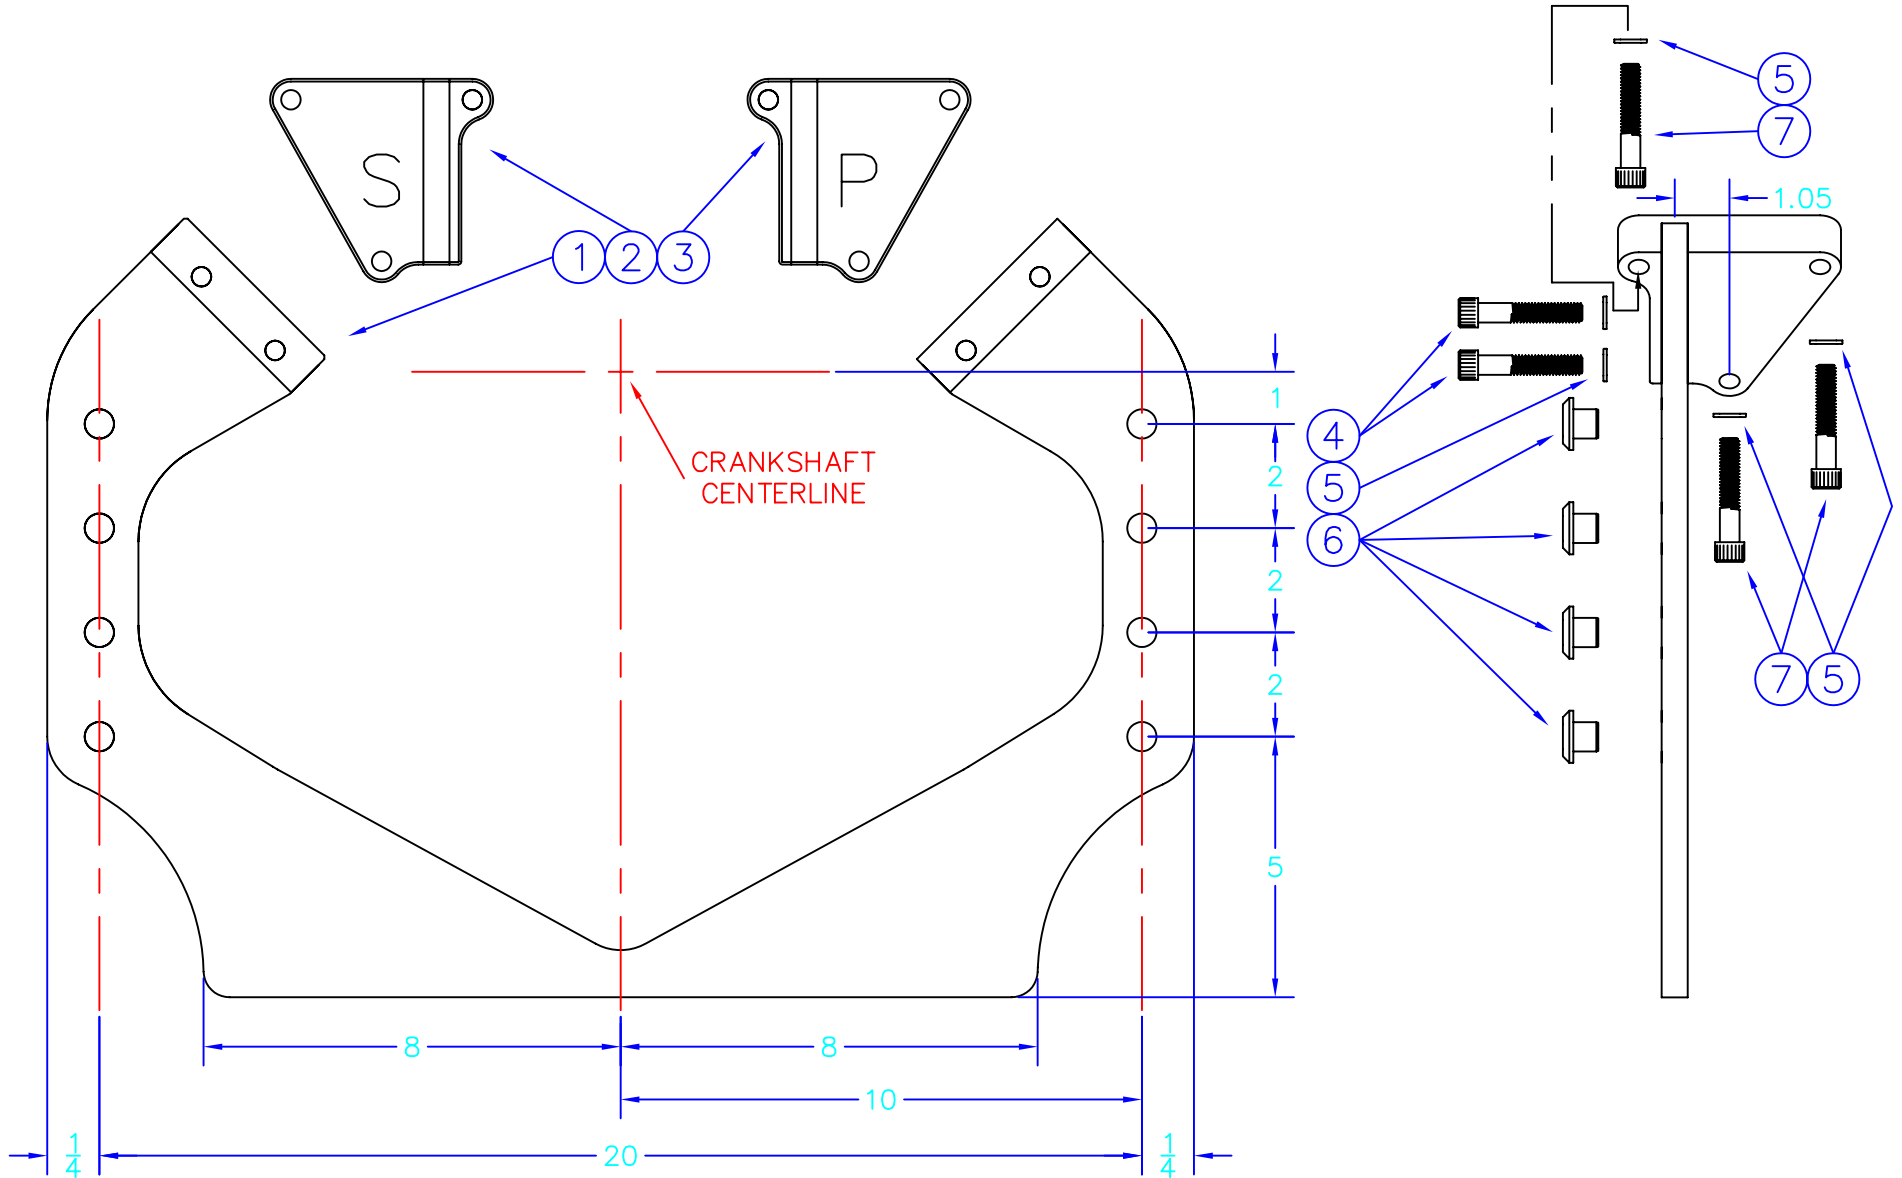

HARDIN MARINE

PART NUMBER: 625-8520

DESCRIPTION:
FRONT SHIPPING ENGINE MOUNT

ITEM	QTY.	PART NO.	DESCRIPTION
1	1	625-8506	MOUNT, ENGINE - FRONT SHIPPING
2	1	625-8510	MOUNT PAD, ENGINE - STARBOARD SIDE
3	1	625-8511	MOUNT PAD, ENGINE - PORT SIDE
4	4	90037C225SHS	SCREW - SHCS - SS - 3/8-16x2-1/4
5	10	90037AN-STSS	WASHER - FLAT - SS - 3/8 AN
6	8	625-4041	WASHER - HAT - 1/2 LONG
7	6	90037C150SHS	SCREW - SHCS - SS - 3/8-16x1-1/2

NOTES:

1) APPLY RED LOCTITE AND TORQUE TO 30-35 FT.LB. ALL MOUNTING BOLTS

HARDIN MARINE TECH LINE:
EAST COAST 386-445-2500
WEST COAST 707-585-9006
WWW.HARDIN-MARINE.COM