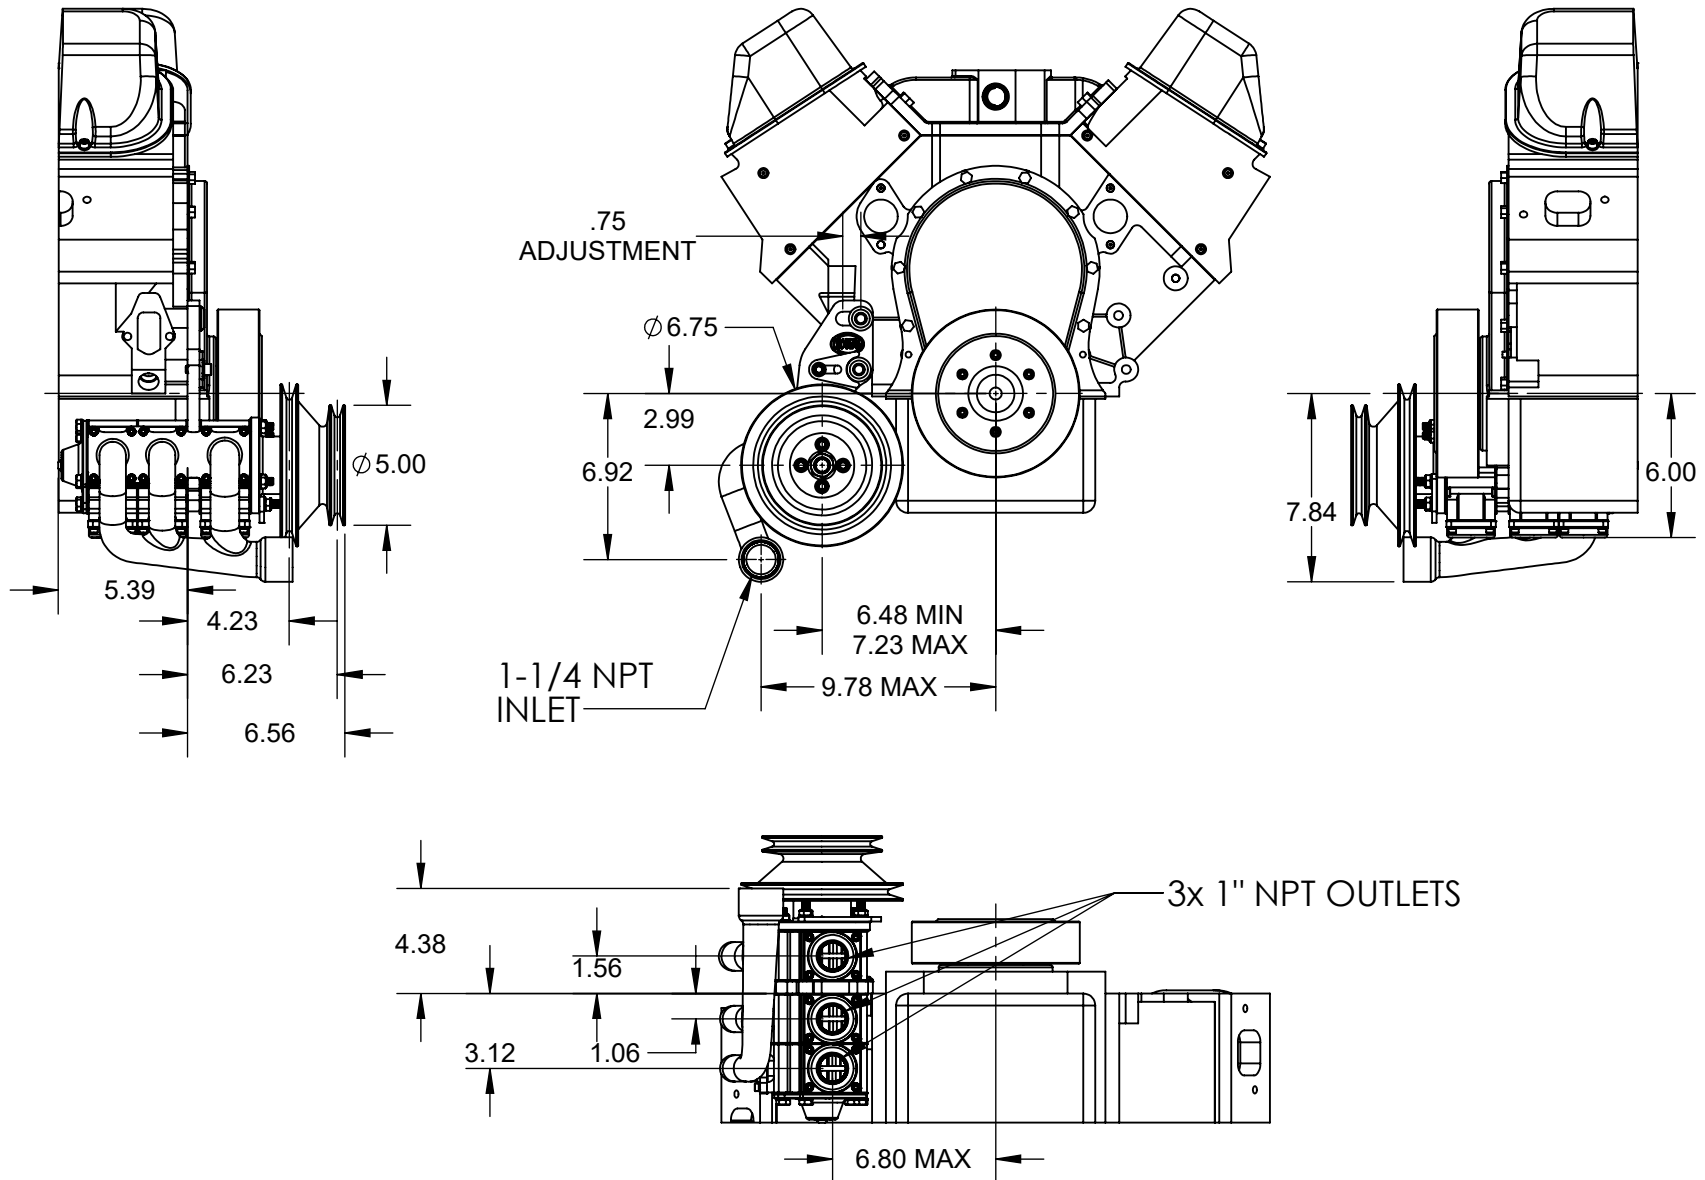

HARDIN MARINE 11 Industry Dr. Palm Coast, FL 32137
386-445-2500 / FAX 386-445-1122

PART NO.
625-4991

TITLE:
3 STG STAINLESS SEA PUMP w/ DUAL GRV
PULLEY, 1-1/4NPT INLET & 3 1"NPT OUTLETS

www.hardin-marine.com