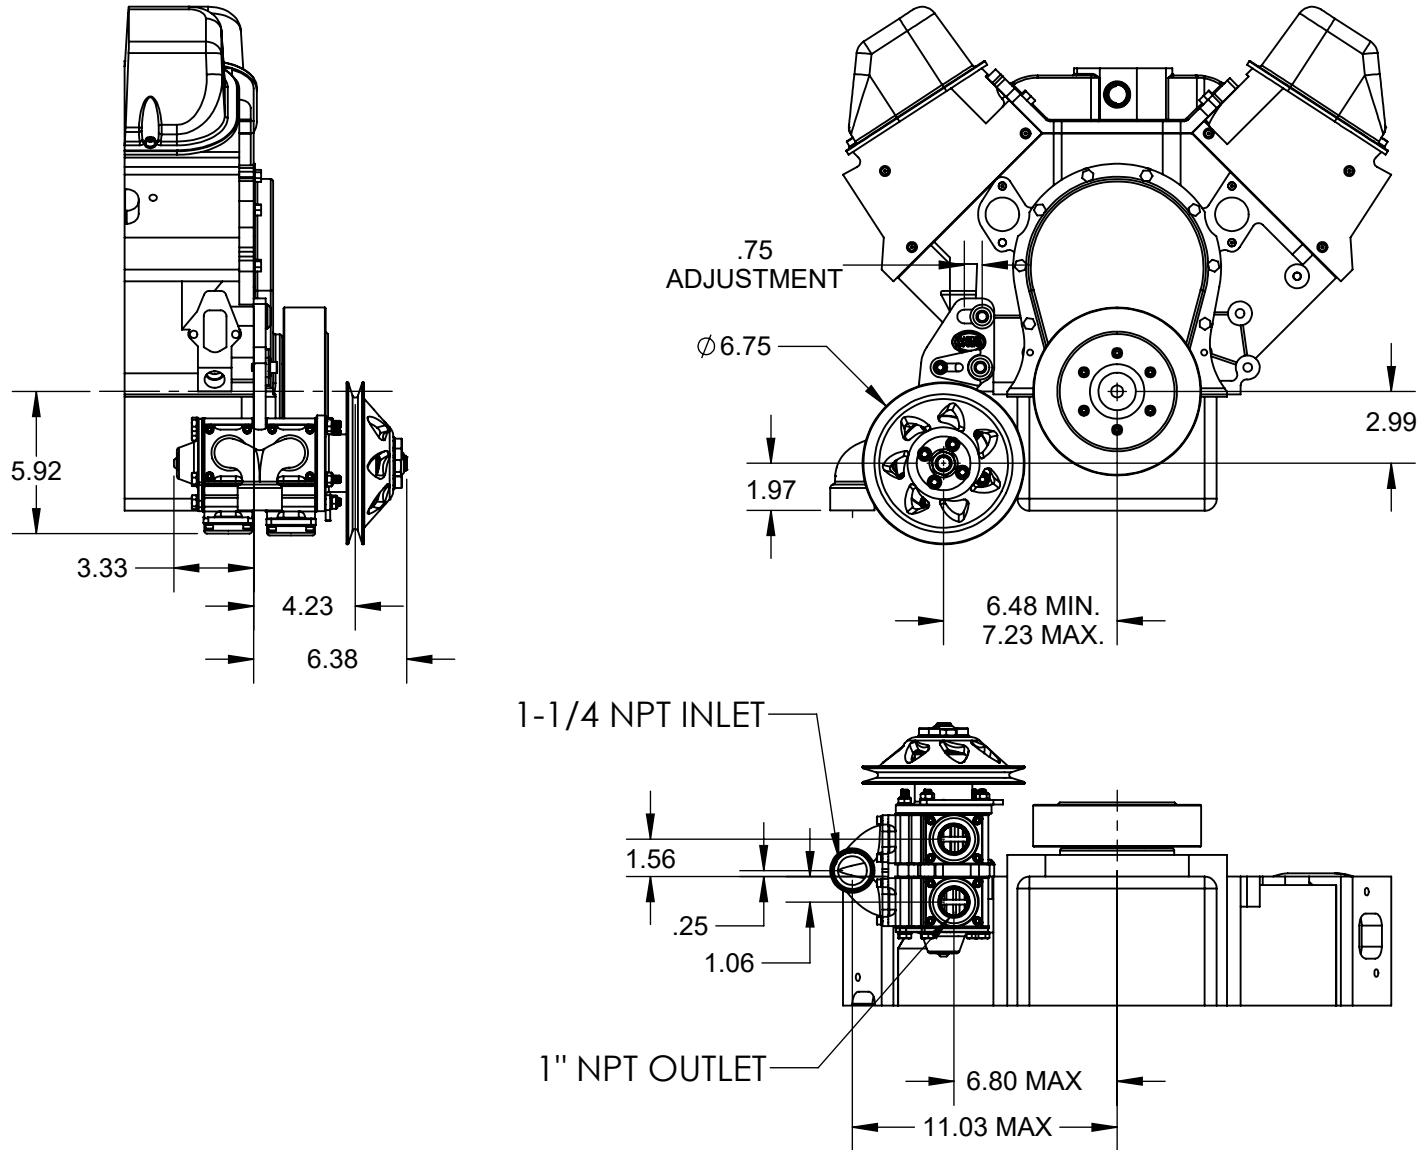

HARDIN MARINE 11 Industry Dr. Palm Coast, FL 32137  
386-445-2500 / FAX 386-445-1122

PART NO.  
625-4942

TITLE:  
2 STG STAINLESS SEA PUMP w/ SINGLE GRV  
PULLEY, 1-1/4NPT INLET & DUAL 1"NPT OUTLETS

www.hardin-marine.com