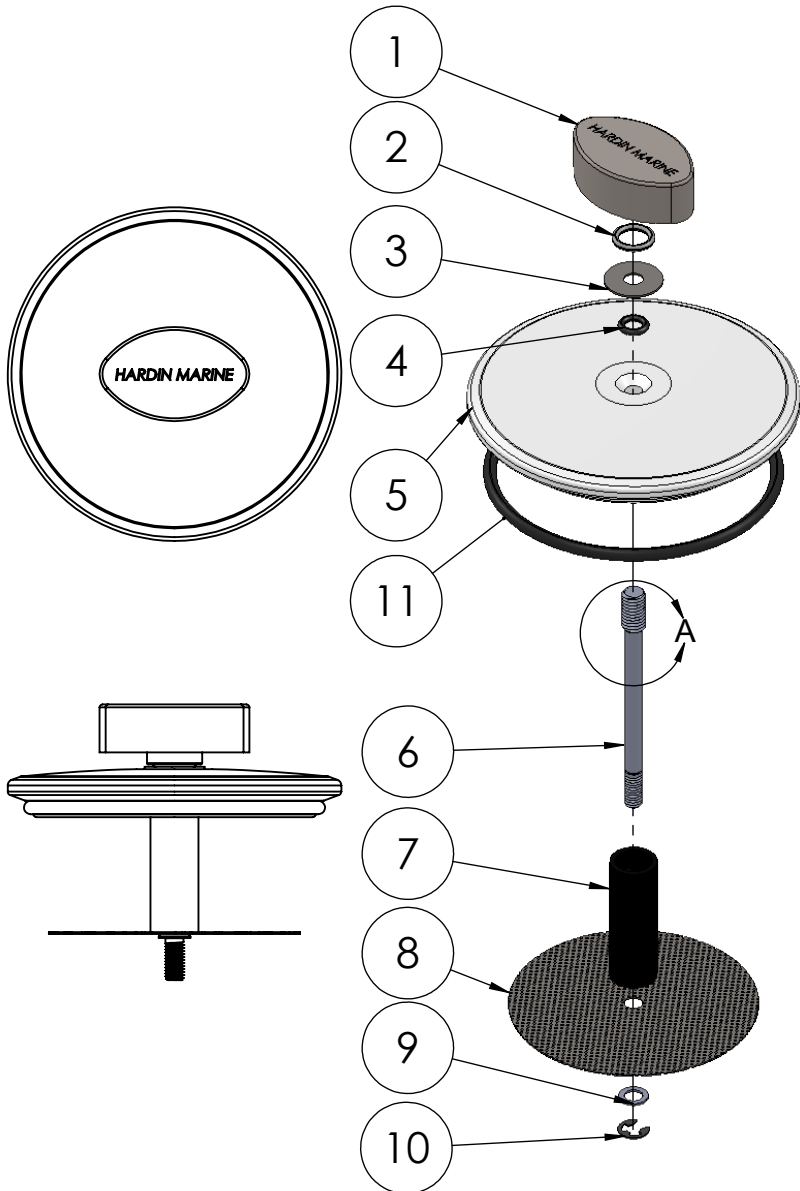

HARDIN MARINE 11 Industry Dr. Palm Coast, FL 32137
386-445-2500 / FAX 386-445-1122

PART NO.
420-913280

TITLE: 3/8 SHAFT OFFSHORE SEA STRAINER
REPLACEMENT LID ASSEMBLY

www.hardin-marine.com

ITEM NO.	PART NUMBER	DESCRIPTION	QTY.
1	620-913225	KNOB, SEA STRAINER	1
2	420-913212	O-RING, SEA STRAINER KNOB	1
3	90037FW-STSS	WASHER-FENDER-SS- 3/8	1
4	625-1204	O-RING	1
5	420-913275	LID, 3/8 SHAFT-OFFSHORE SEA STRAINER	1
6	420-913273	STUD, 3/8 SHAFT - OFFSHORE SEA STRAINER	1
7	420-913286	SLEEVE, 3/8 SHAFT - OFFSHORE SEA STRAINER	1
8	420-460116	SCREEN, 3/8 SHAFT - OFFSHORE SEA STRAINER	1
9	90037AN-STSS	WASHER - FLAT - SS - 3/8 AN	1
10	420-606825	CLIP, 3/8 SHAFT	1
11	625-1435	O-RING	1

SOLD SEPARATELY IS 420-913295 CLAMP.

THIS DRAWING IS CONFIDENTIAL AND IS SUPPLIED ON EXPRESS CONDITION THAT IT SHALL NOT BE LENT, COPIED OR DISCLOSED TO ANY OTHER PERSON OR USED FOR ANY OTHER PURPOSE WITHOUT WRITTEN CONSENT OF HARDIN MARINE INC.. BREACH OF THIS CONTRACT WILL HOLD AND IT'S PRINCIPALS LIABLE FOR LOSS AND DAMAGES.