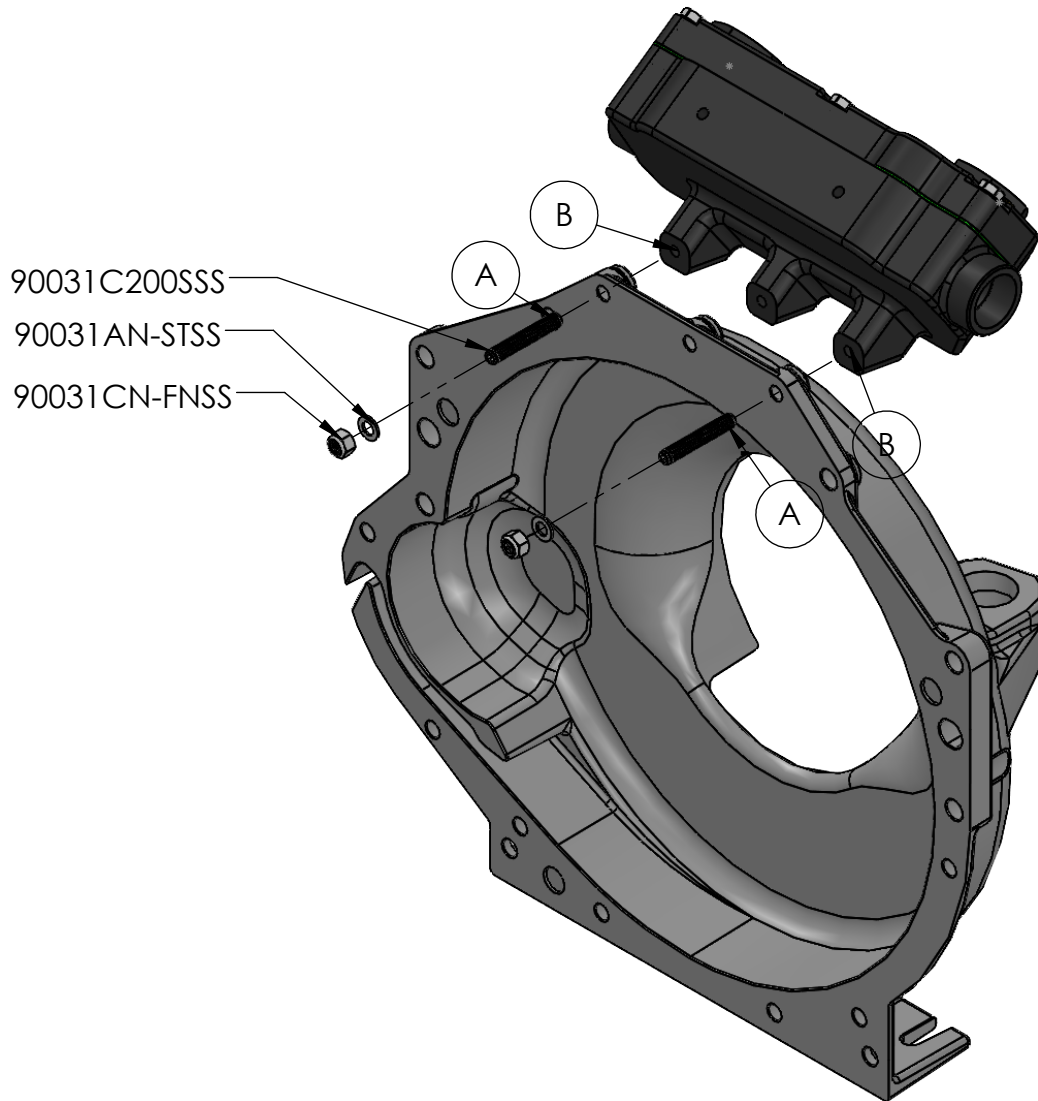

HARDIN
MARINE

11 Industry Dr. Palm Coast, FL 32137
386-445-2500 / FAX 386-445-1122

PART NO.

625-8034

625-8054: 8 PLATE KIT
625-8055: 13 PLATE KIT
625-8056: 15 PLATE KIT

TITLE:

BRAVO COOLER HOUSING INSTALLATION

www.hardin-marine.com

90031C200SS

90031AN-STSS

90031CN-FNSS

INSTALLATION INSTRUCTIONS:

- 1) SAME INSTRUCTIONS FOR 8, 13 & 15 PLATE KITS. 8 PLATE KIT SHOWN.
- 2) FOLLOW THE PROVIDED INSTRUCTIONS THAT COME WITH THE COOLER KITS TO INSTALL IN THE COOLER HOUSING.
- 3) APPLY RED LOCTITE TO THE END OF 90031C200SS STUDS, FIG. A. USING 5/32 ALLEN KEY, INSTALL INTO THE OUTSIDE HOLES IN THE COOLER HOUSING, FIG. B.
- 4) APPLY ANTI-SIEZE TO THE ALLEY KEY SIDE OF THE STUDS.
- 5) SLIDE COOLER ASSEMBLY INTO THE 2 UPPER HOLES IN THE BRAVO BELLHOUSING.
- 6) SLIDE 90031AN-STSS WASHERS OVER STUDS. INSTALL 90031CN-FNSS NUTS. USING A 1/2 SOCKET, TORQUE TO 20 FT. LBS..