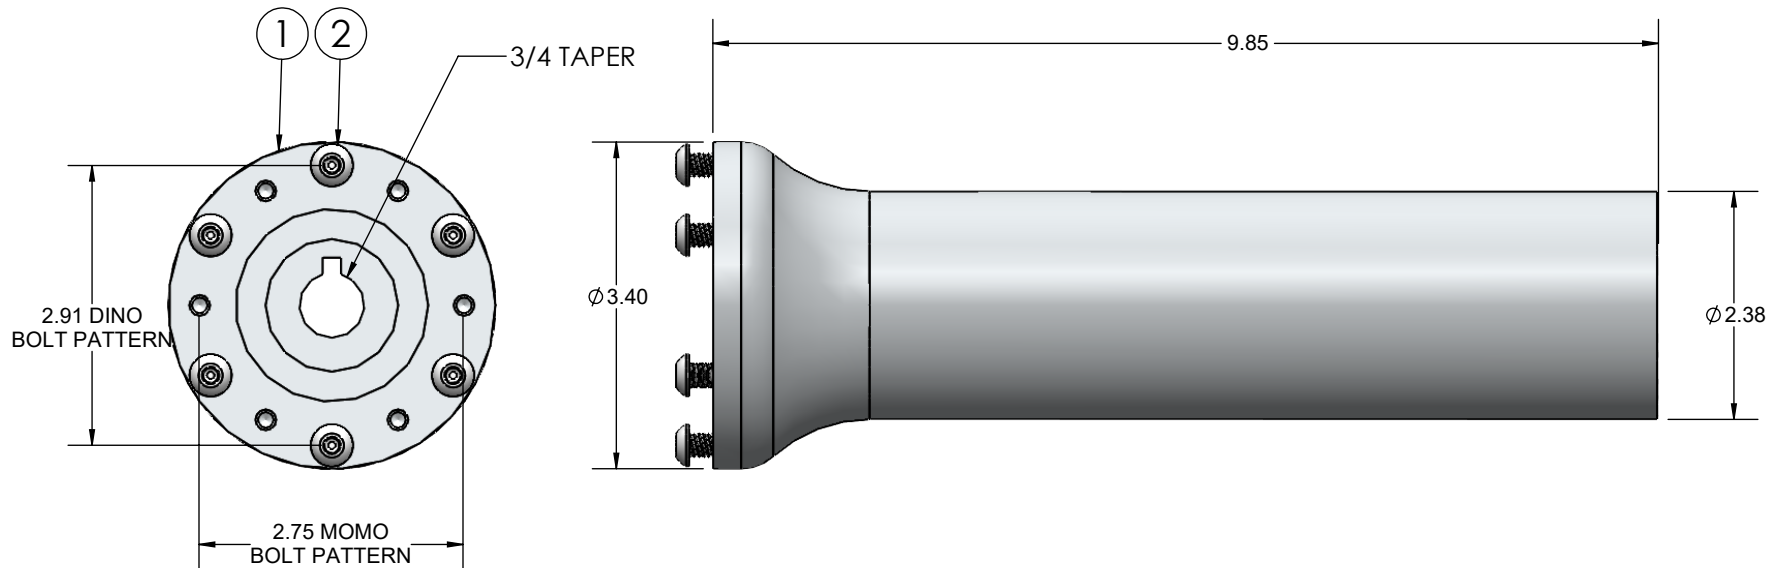

HARDIN
MARINE

11 Industry Dr. Palm Coast, FL 32137
386-445-2500 / FAX 386-445-1122

PART NO.

137-9116

TITLE:

12" WHEEL ADAPTER

ITEM NO.	PART NUMBER	DESCRIPTION	QTY.
1	137-9116K	ADAPTER, WHEEL 12"	1
2	90025C062BHS	BOLT, BHCS, 1/4-20x.625	6

www.hardin-marine.com

COMES WITH 137-9141 STEERING COLUMN. WHEN INSTALLED WITH 1" THICK DASHBOARD, THE STEERING WHEEL MOUNTING FACE IS 12" FROM DASHBOARD.

THIS DRAWING IS CONFIDENTIAL AND IS SUPPLIED ON EXPRESS CONDITION THAT IT SHALL NOT BE LENT, COPIED OR DISCLOSED TO ANY OTHER PERSON OR USED FOR ANY OTHER PURPOSE WITHOUT WRITTEN CONSENT OF HARDIN MARINE INC.. BREACH OF THIS CONTRACT WILL HOLD AND IT'S PRINCIPALS LIABLE FOR LOSS AND DAMAGES.