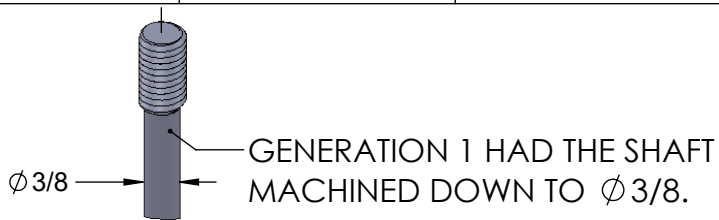

**HARDIN  
MARINE**

11 Industry Dr. Palm Coast, FL 32137  
386-445-2500 / FAX 386-445-1122

PART NO.  
420-913222

www.hardin-marine.com

TITLE: **OFFSHORE SEA STRAINER - 3/8 SHAFT -  
PARTS BREAKDOWN**

ITEM NO.	PART NUMBER	DESCRIPTION	QTY.
1	420-913222K	CAN, SEA STRAINER	1
2	420-913275	LID, 3/8 SHAFT-OFFSHORE SEA STRAINER	1
3	420-460116	SCREEN, 3/8 SHAFT - OFFSHORE SEA STRAINER	1
4	620-913225	KNOB, SEA STRAINER	1
5	420-606825	CLIP, 3/8 SHAFT	1
6	90037FW-STSS	WASHER-FENDER-SS- 3/8	1
7	420-913273	STUD, 3/8 SHAFT - OFFSHORE SEA STRAINER	1
8	625-1204	O-RING	1
9	420-913286	SLEEVE, 3/8 SHAFT - OFFSHORE SEA STRAINER	1
10	420-913295	CLAMP, OFFSHORE SEA STRAINER	1
11	420-913212	O-RING, SEA STRAINER KNOB	1
12	90037AN-STSS	WASHER - FLAT - SS - 3/8 AN	1
13	625-1435	O-RING	1