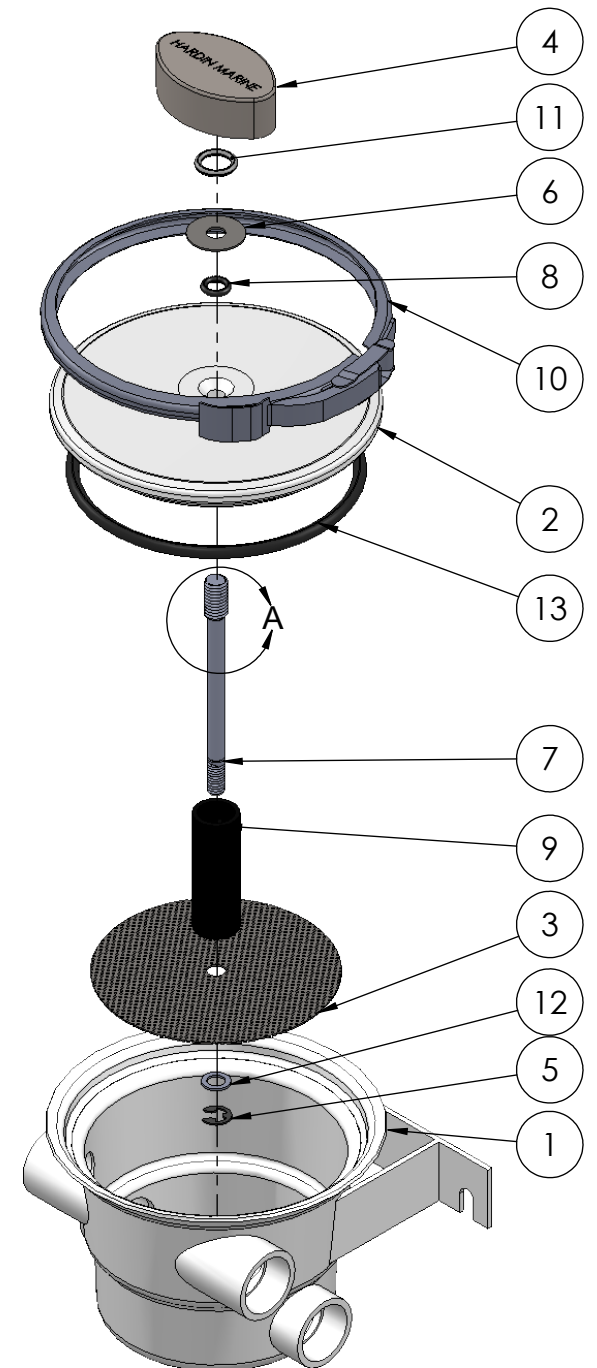

**HARDIN  
MARINE**

11 Industry Dr. Palm Coast, FL 32137  
386-445-2500 / FAX 386-445-1122

PART NO.  
420-913222

www.hardin-marine.com

TITLE: **OFFSHORE SEA STRAINER - 3/8 SHAFT -  
PARTS BREAKDOWN**

ITEM NO.	PART NUMBER	DESCRIPTION	QTY.
1	420-913222K	CAN, SEA STRAINER	1
2	420-913275	LID, 3/8 SHAFT-OFFSHORE SEA STRAINER	1
3	420-460116	SCREEN, 3/8 SHAFT - OFFSHORE SEA STRAINER	1
4	620-913225	KNOB, SEA STRAINER	1
5	420-606825	CLIP, 3/8 SHAFT	1
6	90037FW-STSS	WASHER-FENDER-SS- 3/8	1
7	420-913273	STUD, 3/8 SHAFT - OFFSHORE SEA STRAINER	1
8	625-1204	O-RING	1
9	420-913286	SLEEVE, 3/8 SHAFT - OFFSHORE SEA STRAINER	1
10	420-913295	CLAMP, OFFSHORE SEA STRAINER	1
11	420-913212	O-RING, SEA STRAINER KNOB	1
12	90037AN-STSS	WASHER - FLAT - SS - 3/8 AN	1
13	625-1435	O-RING	1