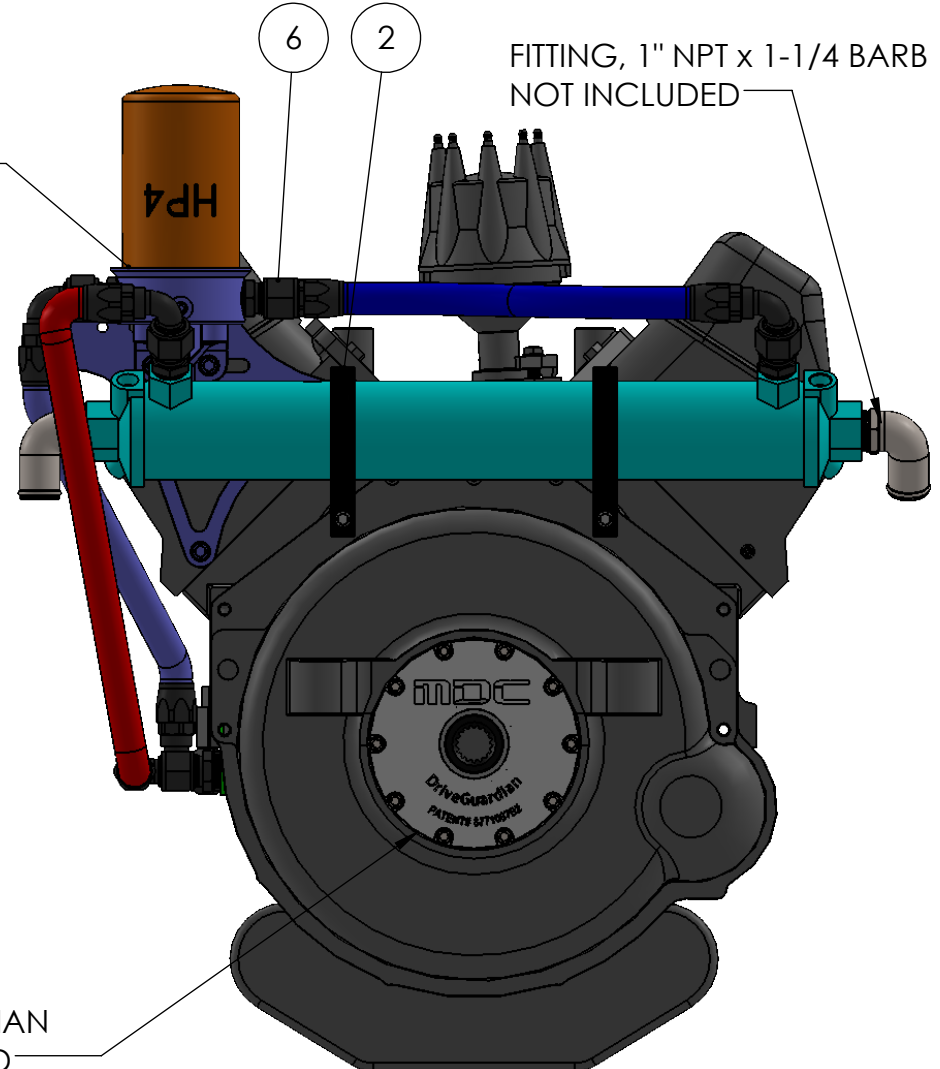

HARDIN
MARINE

11 Industry Dr. Palm Coast, FL 32137
386-445-2500 / FAX 386-445-1122

PART NO.
620-837P
620-837BK

TITLE:

1000 HP GEN 5/6 OIL SYSTEM -12BR

www.hardin-marine.com

ITEM NO.	PART NUMBER	DESCRIPTION	QTY.
1	620-575	OIL COOLER	1
2	625-7005	BRAVO OIL COOLER MOUNT	2
3	625-7916	3/4 NPT SIDE INLET OIL ADAPTER-GEN 5/6	1
4	625-7745	OIL FILTER HEAD ASSEMBLY	1
5	552-981612BB	FITTING, 3/4NPT x -12	6
6	552-100012BB	HOSE END, -12	1
7	552-209012BB	HOSE END, -12 90 DEG.	5
8	552-3112	-12 BRAIDED HOSE	10

740-22460 HP4
740-22465 HP6
OIL FILTER NOT
INCLUDED

AVAILABLE IN:
625-7745 POLISHED
625-7742 BLACK

FITTING, 1" NPT x 1-1/4 BARB
NOT INCLUDED

221-1015
DRIVE GUARDIAN
NOT INCLUDED

THIS DRAWING IS CONFIDENTIAL AND IS SUPPLIED ON EXPRESS CONDITION THAT IT SHALL NOT BE LENT, COPIED OR DISCLOSED TO ANY OTHER PERSON OR USED FOR ANY OTHER PURPOSE WITHOUT WRITTEN CONSENT OF HARDIN MARINE INC.. BREACH OF THIS CONTRACT WILL HOLD AND IT'S PRINCIPALS LIABLE FOR LOSS AND DAMAGES.