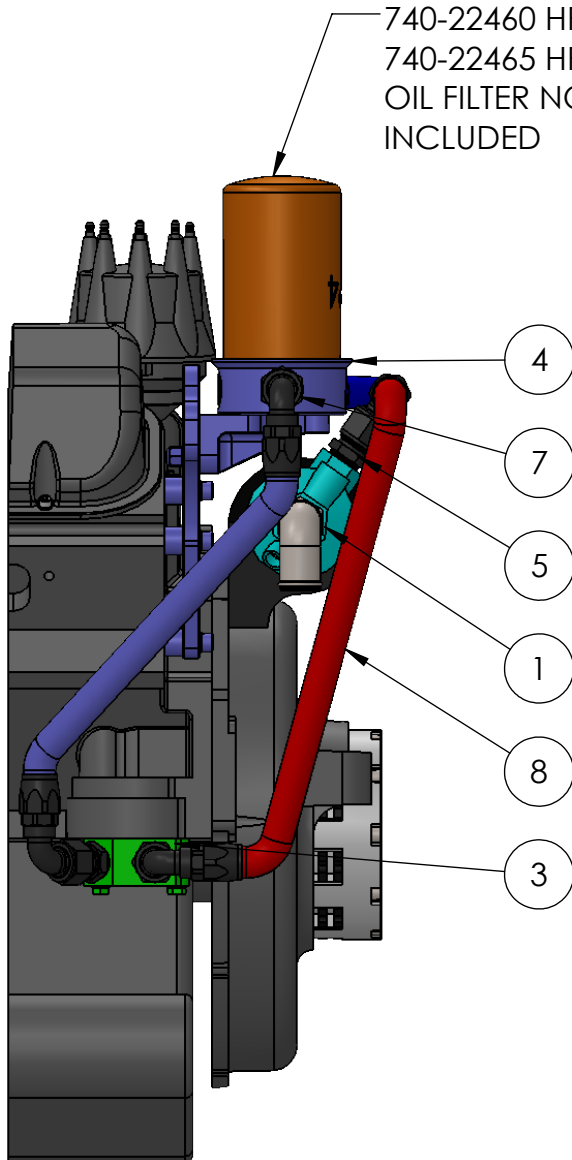

HARDIN
MARINE

11 Industry Dr. Palm Coast, FL 32137
386-445-2500 / FAX 386-445-1122

PART NO.
620-837P
620-837BK

TITLE:

1000 HP GEN 5/6 OIL SYSTEM -12BR

www.hardin-marine.com

ITEM NO.	PART NUMBER	DESCRIPTION	QTY.
1	620-575	OIL COOLER	1
2	625-7005	BRAVO OIL COOLER MOUNT	2
3	625-7916	3/4 NPT SIDE INLET OIL ADAPTER-GEN 5/6	1
4	625-7745	OIL FILTER HEAD ASSEMBLY	1
5	552-981612BB	FITTING, 3/4NPT x -12	6
6	552-100012BB	HOSE END, -12	1
7	552-209012BB	HOSE END, -12 90 DEG.	5
8	552-3112	-12 BRAIDED HOSE	10

740-22460 HP4
740-22465 HP6
OIL FILTER NOT
INCLUDED

AVAILABLE IN:
625-7745 POLISHED
625-7742 BLACK

FITTING, 1" NPT x 1-1/4 BARB
NOT INCLUDED

221-1015
DRIVE GUARDIAN
NOT INCLUDED

THIS DRAWING IS CONFIDENTIAL AND IS SUPPLIED ON EXPRESS CONDITION THAT IT SHALL NOT BE LENT, COPIED OR DISCLOSED TO ANY OTHER PERSON OR USED FOR ANY OTHER PURPOSE WITHOUT WRITTEN CONSENT OF HARDIN MARINE INC.. BREACH OF THIS CONTRACT WILL HOLD AND IT'S PRINCIPALS LIABLE FOR LOSS AND DAMAGES.