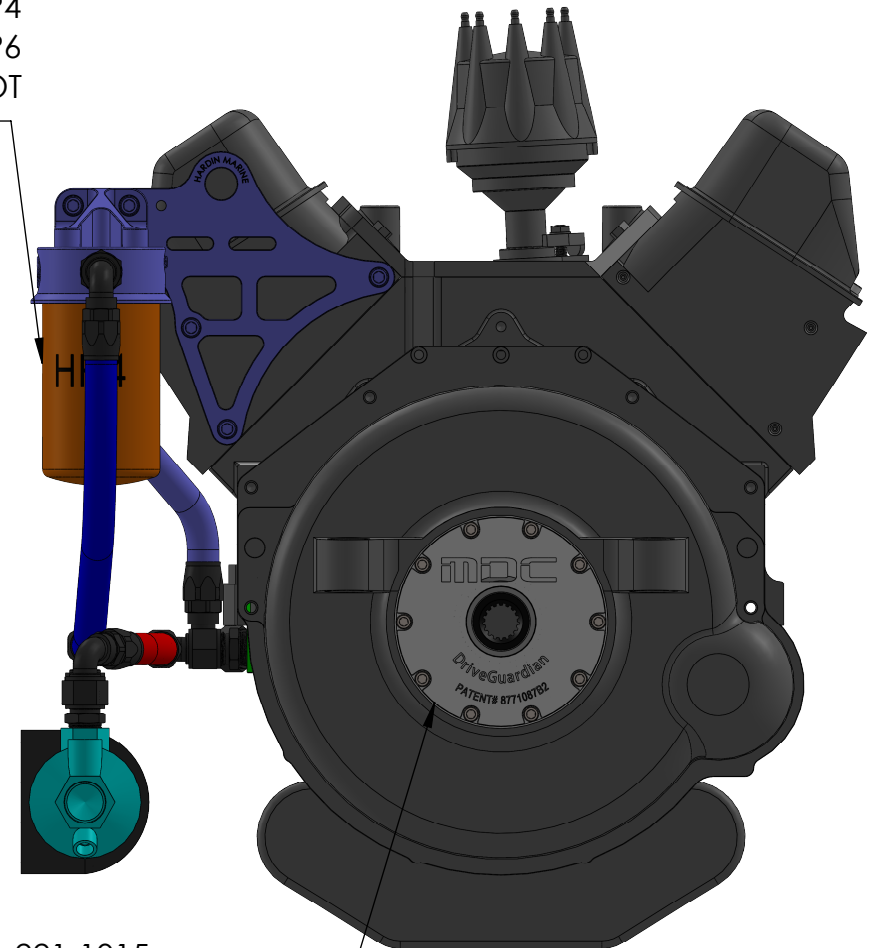

HARDIN  
MARINE

11 Industry Dr. Palm Coast, FL 32137  
386-445-2500 / FAX 386-445-1122

PART NO.  
620-836P  
620-836BK

TITLE:

1000 HP GEN 5/6 REMOTE  
MOUNT OIL SYSTEM -12BR

www.hardin-marine.com

ITEM NO.	PART NUMBER	DESCRIPTION	QTY.
1	620-575	OIL COOLER	1
2	620-203	3" COOLER CLAMP	2
3	625-7916	3/4 NPT SIDE INLET OIL ADAPTER - GEN 5/6	1
4	625-7745	OIL FILTER HEAD ASSEMBLY	1
5	552-981612BB	FITTING, 3/4NPT x -12	6
6	552-209012BB	HOSE END, -12 90 DEG.	6
7	552-3112	-12 BRAIDED HOSE	10

AVAILABLE IN:  
625-7745 POLISHED  
625-7742 BLACK

740-22460 HP4  
740-22465 HP6  
OIL FILTER NOT  
INCLUDED

AVAILABLE IN:  
620-203 POLISHED  
620-204 BLACK

221-1015  
DRIVE GUARDIAN  
NOT INCLUDED

THIS DRAWING IS CONFIDENTIAL AND IS SUPPLIED ON EXPRESS CONDITION THAT IT SHALL NOT BE LENT, COPIED OR DISCLOSED TO ANY OTHER PERSON OR USED FOR ANY OTHER PURPOSE WITHOUT WRITTEN CONSENT OF HARDIN MARINE INC.. BREACH OF THIS CONTRACT WILL HOLD ..... AND IT'S PRINCIPALS LIABLE FOR LOSS AND DAMAGES.