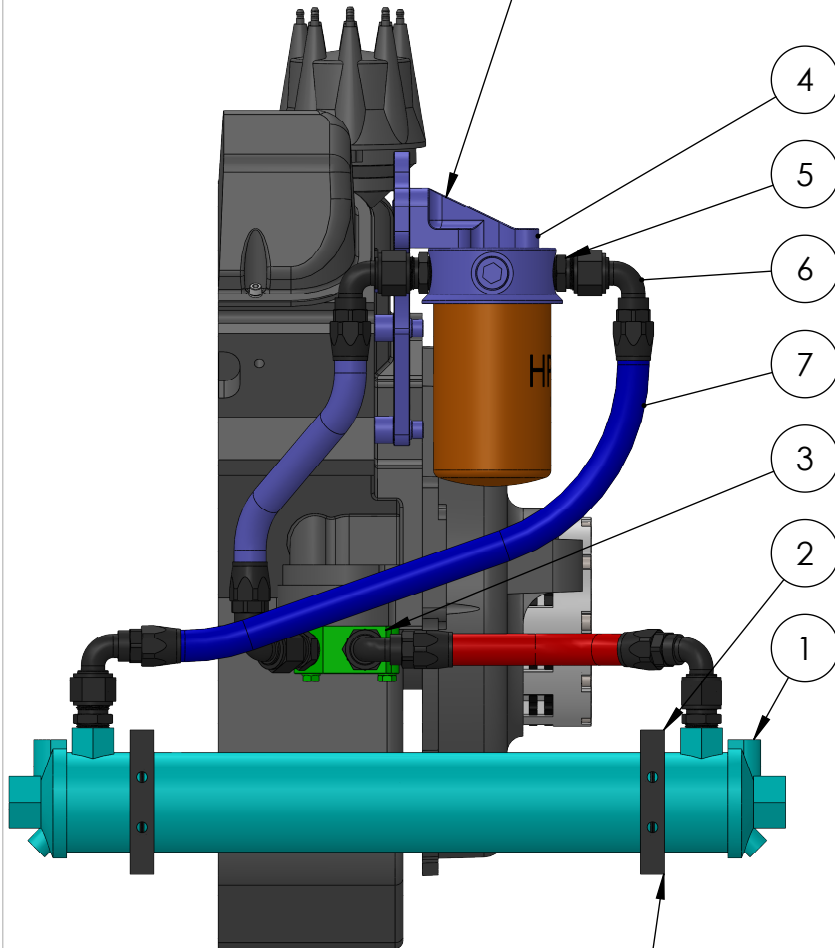

HARDIN  
MARINE

11 Industry Dr. Palm Coast, FL 32137  
386-445-2500 / FAX 386-445-1122

PART NO.  
620-836P  
620-836BK

TITLE:

1000 HP GEN 5/6 REMOTE  
MOUNT OIL SYSTEM -12BR

www.hardin-marine.com

ITEM NO.	PART NUMBER	DESCRIPTION	QTY.
1	620-575	OIL COOLER	1
2	620-203	3" COOLER CLAMP	2
3	625-7916	3/4 NPT SIDE INLET OIL ADAPTER - GEN 5/6	1
4	625-7745	OIL FILTER HEAD ASSEMBLY	1
5	552-981612BB	FITTING, 3/4NPT x -12	6
6	552-209012BB	HOSE END, -12 90 DEG.	6
7	552-3112	-12 BRAIDED HOSE	10

AVAILABLE IN:  
625-7745 POLISHED  
625-7742 BLACK

740-22460 HP4  
740-22465 HP6  
OIL FILTER NOT  
INCLUDED

AVAILABLE IN:  
620-203 POLISHED  
620-204 BLACK

221-1015  
DRIVE GUARDIAN  
NOT INCLUDED

THIS DRAWING IS CONFIDENTIAL AND IS SUPPLIED ON EXPRESS CONDITION THAT IT SHALL NOT BE LENT, COPIED OR DISCLOSED TO ANY OTHER PERSON OR USED FOR ANY OTHER PURPOSE WITHOUT WRITTEN CONSENT OF HARDIN MARINE INC.. BREACH OF THIS CONTRACT WILL HOLD ..... AND IT'S PRINCIPALS LIABLE FOR LOSS AND DAMAGES.