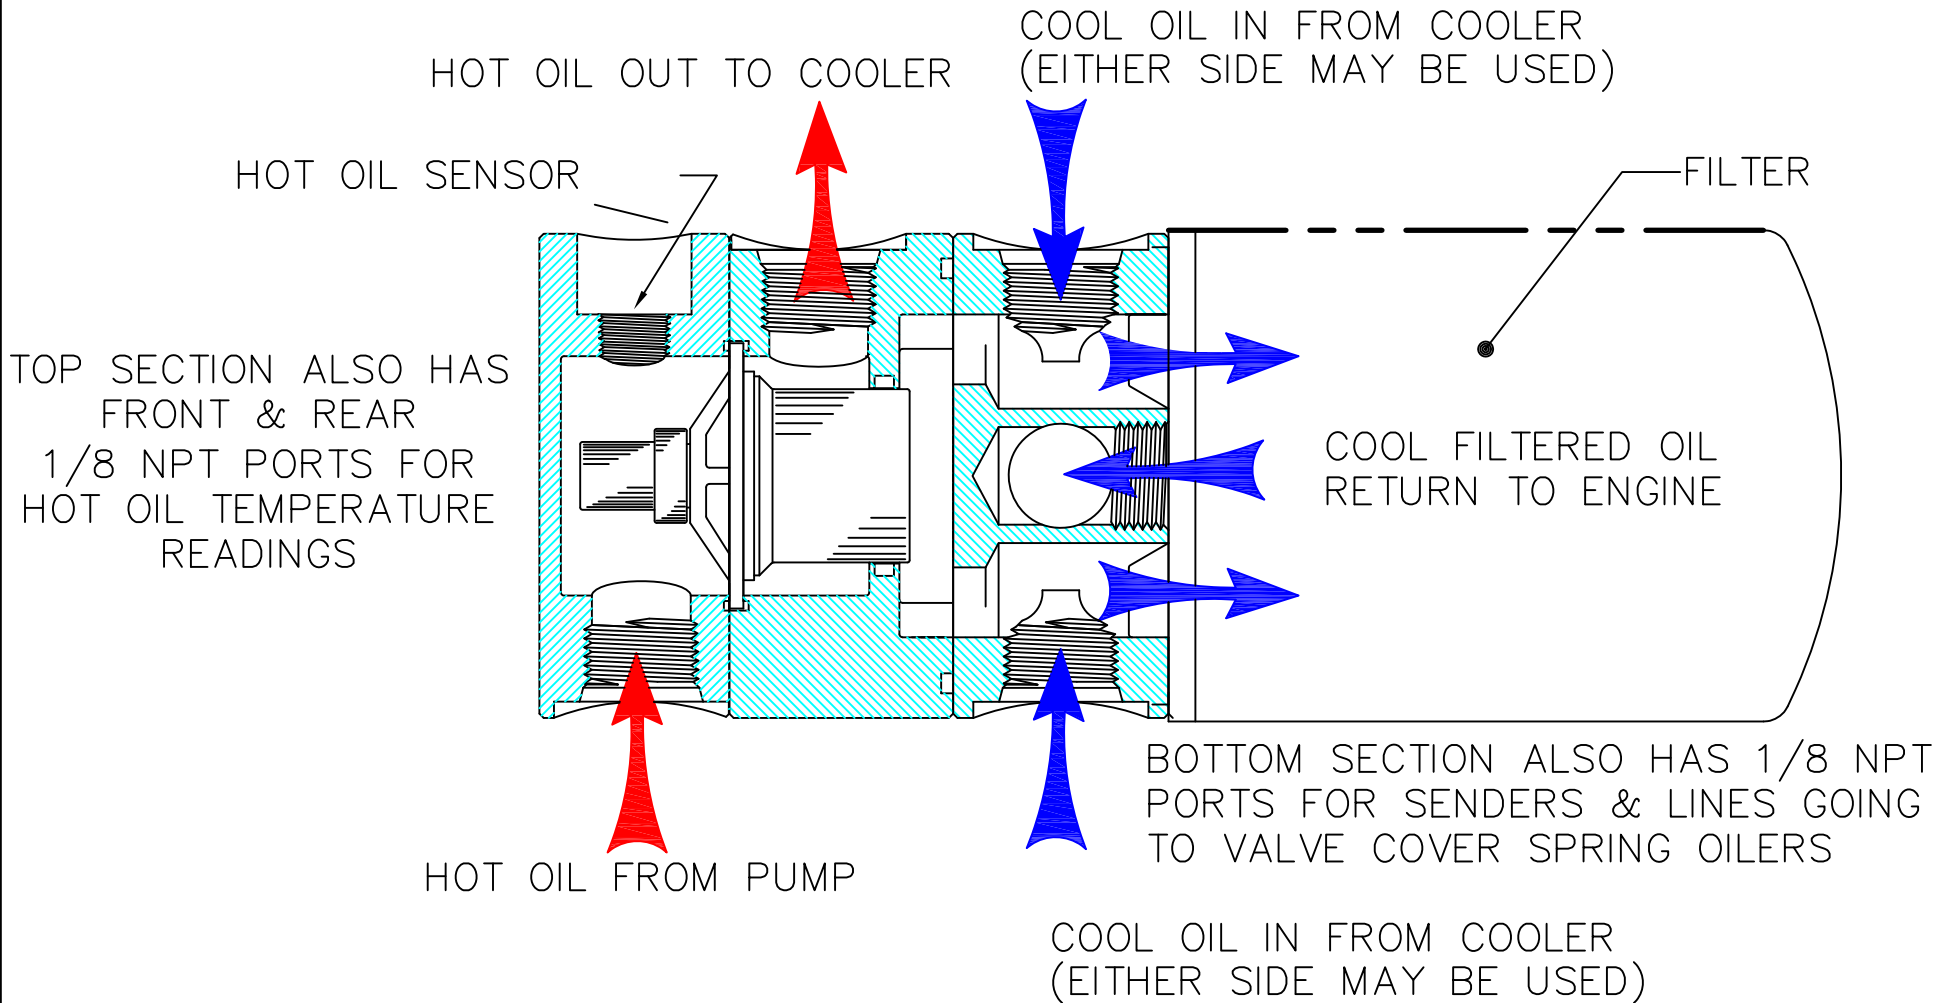

HARDIN MARINE

PART NUMBER: THERMOFILTER

NOTE: BODY SECTIONS MAY BE ROTATED IN 90° INCREMENTS TO SUIT INSTALLATION.
ALL THERMOFILTERS COME WITH BOTH ADAPTERS TO FIT EITHER A HP4 OR HP6 OIL FILTER.