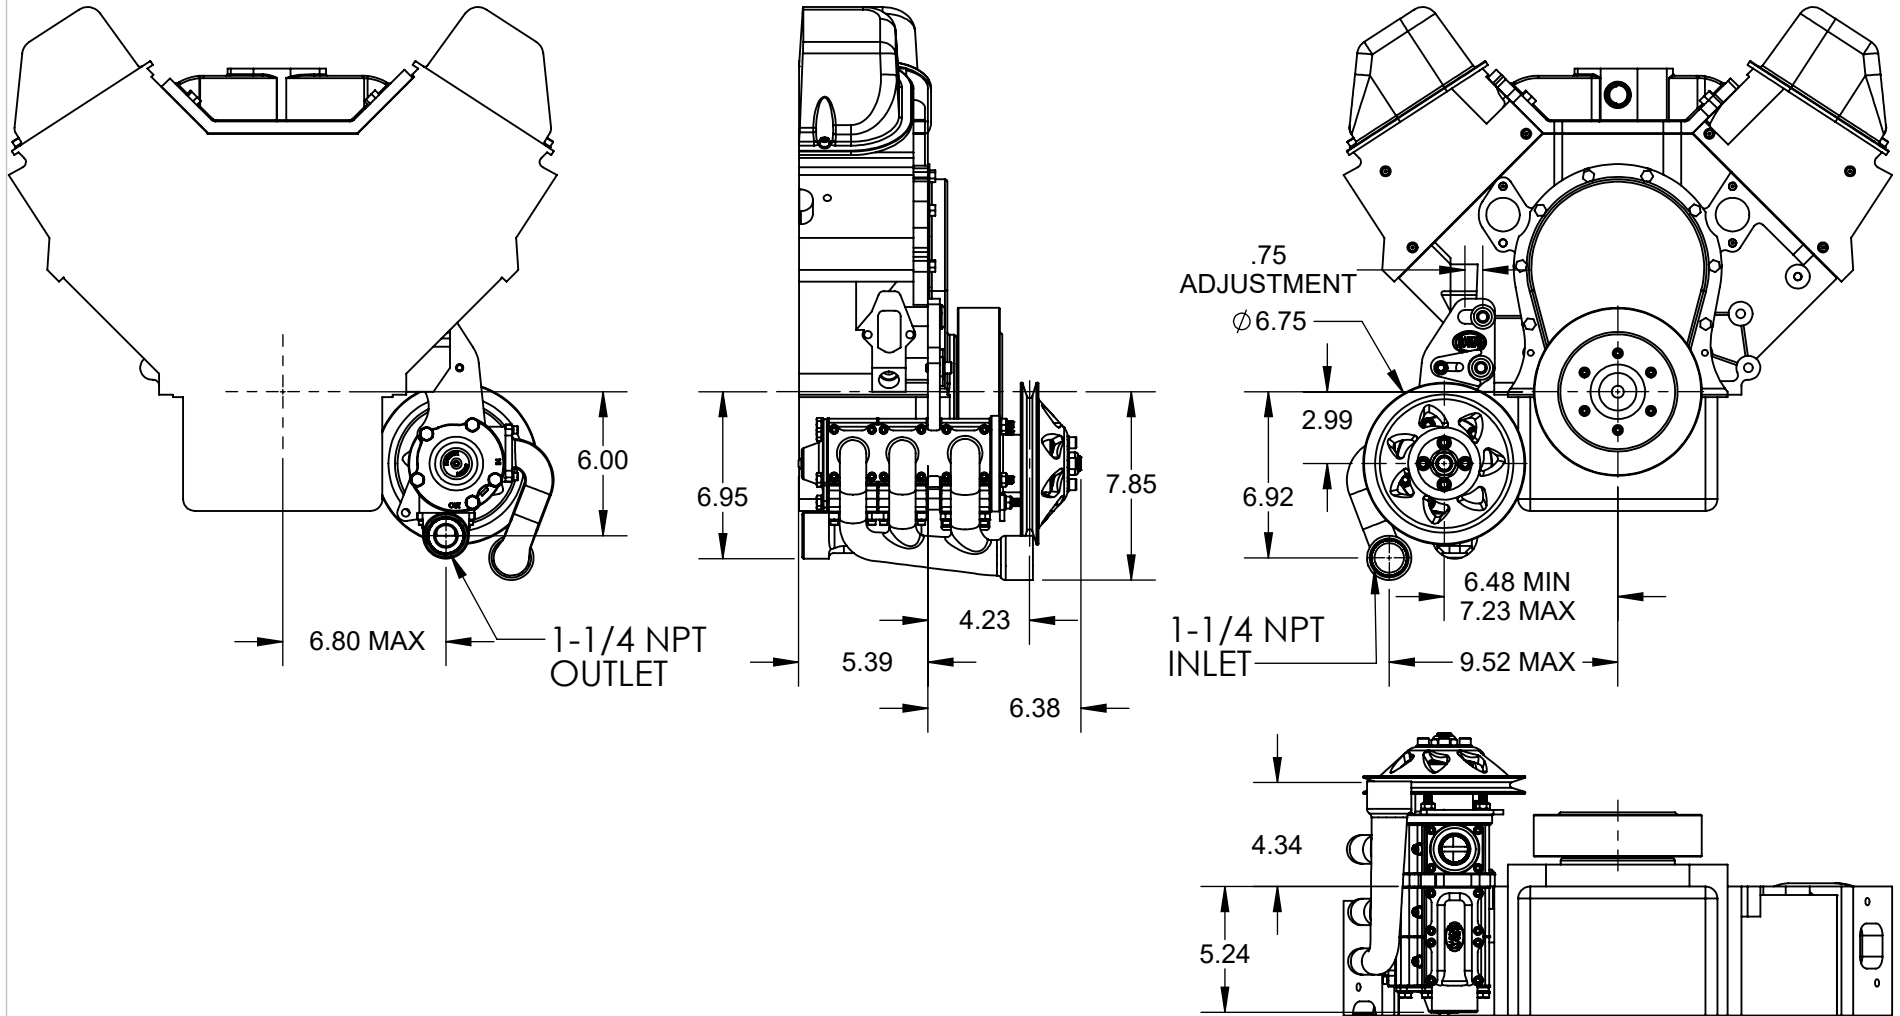

**HARDIN
MARINE**

11 Industry Dr. Palm Coast, FL 32137
386-445-2500 / FAX 386-445-1122

PART NO.

625-4963

TITLE:
3 STG STAINLESS SEA PUMP w/ SINGLE GRV PULLEY, 1-1/4 NPT
FRONT INLET, REAR 1-1/4 NPT OUTLET & SINGLE 1" NPT OUTLET

www.hardin-marine.com

THIS DRAWING IS CONFIDENTIAL AND IS SUPPLIED ON EXPRESS CONDITION THAT IT SHALL NOT BE LENT, COPIED OR DISCLOSED TO ANY OTHER PERSON OR USED FOR ANY OTHER PURPOSE WITHOUT WRITTEN CONSENT OF HARDIN MARINE INC.. BREACH OF THIS CONTRACT WILL HOLD ..... AND IT'S PRINCIPALS LIABLE FOR LOSS AND DAMAGES.