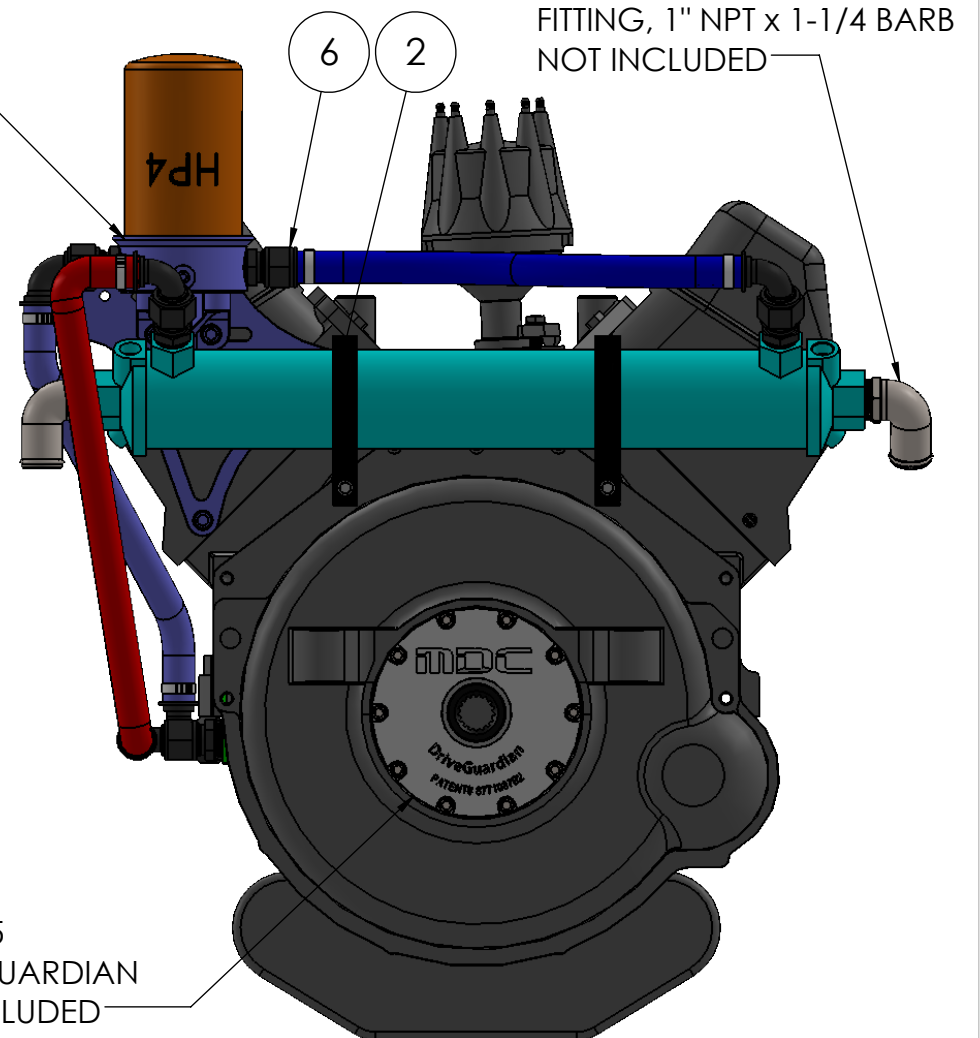

HARDIN MARINE 11 Industry Dr. Palm Coast, FL 32137
386-445-2500 / FAX 386-445-1122

PART NO.
620-835P
620-835BK

TITLE:

1000 HP GEN 5/6 OIL SYSTEM -12PO

www.hardin-marine.com

740-22460 HP4
740-22465 HP6
OIL FILTER NOT INCLUDED

AVAILABLE IN:
625-7745 POLISHED
625-7742 BLACK

ITEM NO.	PART NUMBER	DESCRIPTION	QTY.
1	620-575	OIL COOLER	1
2	625-7005	BRAVO OIL COOLER MOUNT	2
3	625-7916	3/4 NPT SIDE INLET OIL ADAPTER - GEN 5/6	1
4	625-7745	OIL FILTER HEAD ASSEMBLY	1
5	552-981612BB	FITTING, 3/4NPT x -12	6
6	552-230012BB	HOSE END, -12	1
7	552-239012BB	HOSE END, -12 90 DEG.	5
8	552-818412	CLAMP, -12 PUSH LOC	6
9	552-520012	-12 PUSH ON HOSE	10