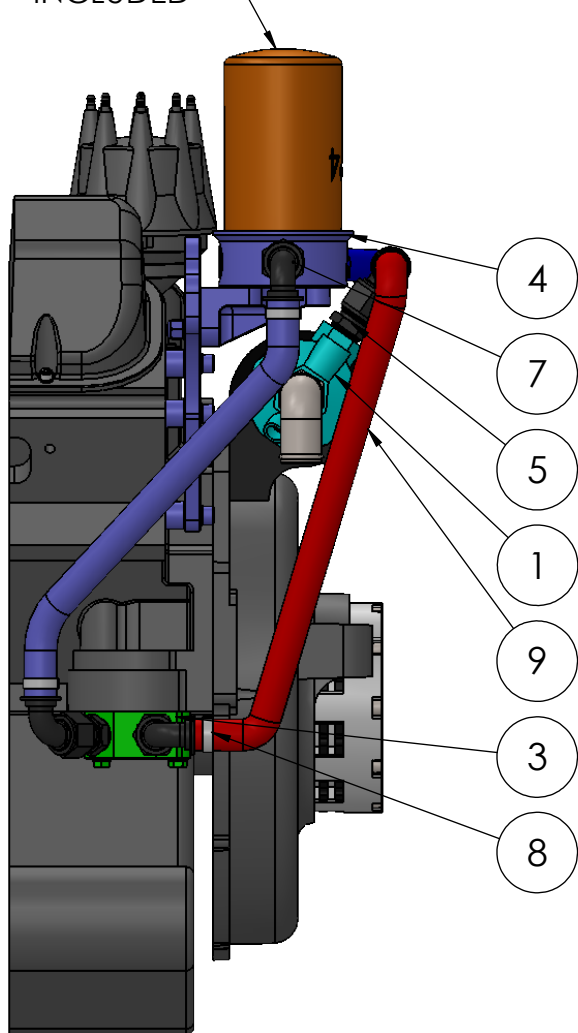

HARDIN MARINE 11 Industry Dr. Palm Coast, FL 32137
386-445-2500 / FAX 386-445-1122

PART NO.
620-835P
620-835BK

TITLE:

1000 HP GEN 5/6 OIL SYSTEM -12PO

www.hardin-marine.com

740-22460 HP4
740-22465 HP6
OIL FILTER NOT INCLUDED

AVAILABLE IN:
625-7745 POLISHED
625-7742 BLACK

ITEM NO.	PART NUMBER	DESCRIPTION	QTY.
1	620-575	OIL COOLER	1
2	625-7005	BRAVO OIL COOLER MOUNT	2
3	625-7916	3/4 NPT SIDE INLET OIL ADAPTER - GEN 5/6	1
4	625-7745	OIL FILTER HEAD ASSEMBLY	1
5	552-981612BB	FITTING, 3/4NPT x -12	6
6	552-230012BB	HOSE END, -12	1
7	552-239012BB	HOSE END, -12 90 DEG.	5
8	552-818412	CLAMP, -12 PUSH LOC	6
9	552-520012	-12 PUSH ON HOSE	10