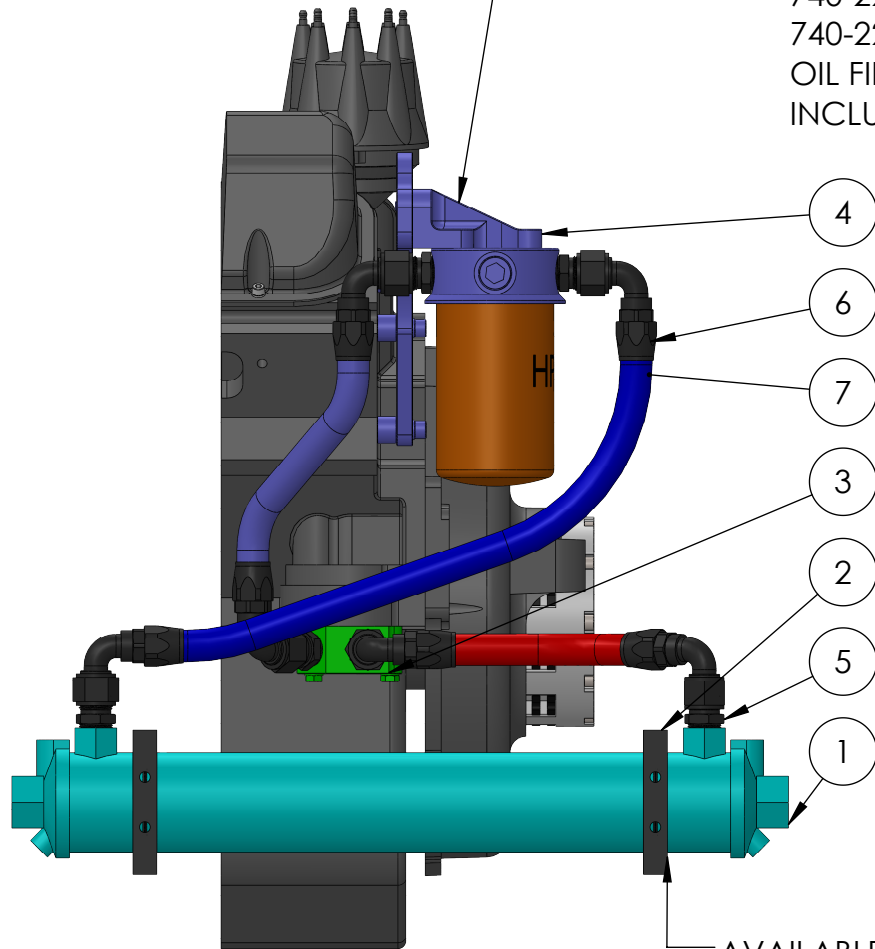

HARDIN  
MARINE

11 Industry Dr. Palm Coast, FL 32137  
386-445-2500 / FAX 386-445-1122

PART NO.  
620-818P  
620-818BK

TITLE: 1000 HP GEN 4 REMOTE MOUNT  
OIL SYSTEM -12BR

www.hardin-marine.com

ITEM NO.	PART NUMBER	DESCRIPTION	QTY.
1	620-575	OIL COOLER	1
2	620-203	3" COOLER CLAMP	2
3	625-7914	3/4 NPT SIDE INLET OIL ADAPTER - GEN 4	1
4	625-7745	OIL FILTER HEAD ASSEMBLY	1
5	552-981612BB	FITTING, 3/4NPT x -12	6
6	552-209012BB	HOSE END, -12 90 DEG.	6
7	552-3112	-12 BRAIDED HOSE	10

AVAILABLE IN:  
625-7745 POLISHED  
625-7742 BLACK

740-22460 HP4  
740-22465 HP6  
OIL FILTER NOT  
INCLUDED

AVAILABLE IN:  
620-203 POLISHED  
620-204 BLACK

221-1015  
DRIVE GUARDIAN  
NOT INCLUDED

THIS DRAWING IS CONFIDENTIAL AND IS SUPPLIED ON EXPRESS CONDITION THAT IT SHALL NOT BE LENT, COPIED OR DISCLOSED TO ANY OTHER PERSON OR USED FOR ANY OTHER PURPOSE WITHOUT WRITTEN CONSENT OF HARDIN MARINE INC.. BREACH OF THIS CONTRACT WILL HOLD ..... AND IT'S PRINCIPALS LIABLE FOR LOSS AND DAMAGES.