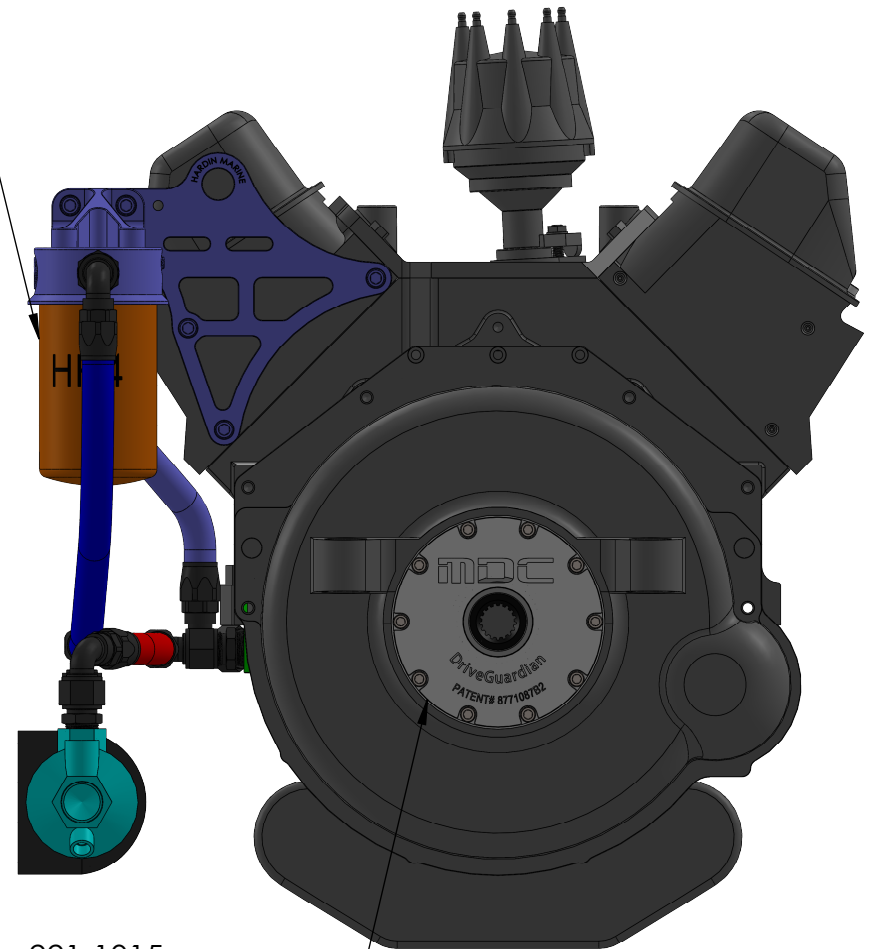

HARDIN  
MARINE

11 Industry Dr. Palm Coast, FL 32137  
386-445-2500 / FAX 386-445-1122

PART NO.  
620-818P  
620-818BK

TITLE: 1000 HP GEN 4 REMOTE MOUNT  
OIL SYSTEM -12BR

www.hardin-marine.com

ITEM NO.	PART NUMBER	DESCRIPTION	QTY.
1	620-575	OIL COOLER	1
2	620-203	3" COOLER CLAMP	2
3	625-7914	3/4 NPT SIDE INLET OIL ADAPTER - GEN 4	1
4	625-7745	OIL FILTER HEAD ASSEMBLY	1
5	552-981612BB	FITTING, 3/4NPT x -12	6
6	552-209012BB	HOSE END, -12 90 DEG.	6
7	552-3112	-12 BRAIDED HOSE	10

AVAILABLE IN:  
625-7745 POLISHED  
625-7742 BLACK

740-22460 HP4  
740-22465 HP6  
OIL FILTER NOT  
INCLUDED

AVAILABLE IN:  
620-203 POLISHED  
620-204 BLACK

221-1015  
DRIVE GUARDIAN  
NOT INCLUDED

THIS DRAWING IS CONFIDENTIAL AND IS SUPPLIED ON EXPRESS CONDITION THAT IT SHALL NOT BE LENT, COPIED OR DISCLOSED TO ANY OTHER PERSON OR USED FOR ANY OTHER PURPOSE WITHOUT WRITTEN CONSENT OF HARDIN MARINE INC.. BREACH OF THIS CONTRACT WILL HOLD ..... AND IT'S PRINCIPALS LIABLE FOR LOSS AND DAMAGES.